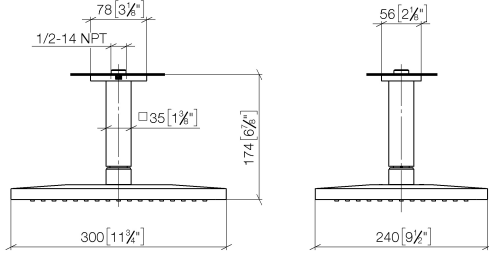

**LULU Rain shower with ceiling fixing 300 x 240 mm - Platinum**

LULU

28 796 710

- rain shower 300 x 240mm
- PURE RAIN, max. flow rate 20 l/min (at 3 bar)
- Function from: 12 l/min
- distance between ceiling and lower edge of the shower 165mm
- rosette 78 x 55, as required
- 1/2" connection
- with anti-scale system
- quick clearing
- WRAS 2212012

Product change as of 1st April 2024: max. flow 20l/min

|   |                                   |                    |
|---|-----------------------------------|--------------------|
|  | Platinum                          | 28 796 710-08      |
|  | Chrome                            | 28 796 710-00 0050 |
|  | Brushed Platinum                  | 28 796 710-06 0050 |
|  | Brushed Durabronze<br>(23kt Gold) | 28 796 710-28      |
|  | Brushed Dark<br>Platinum          | 28 796 710-99      |

28 796 710

mm [inches]