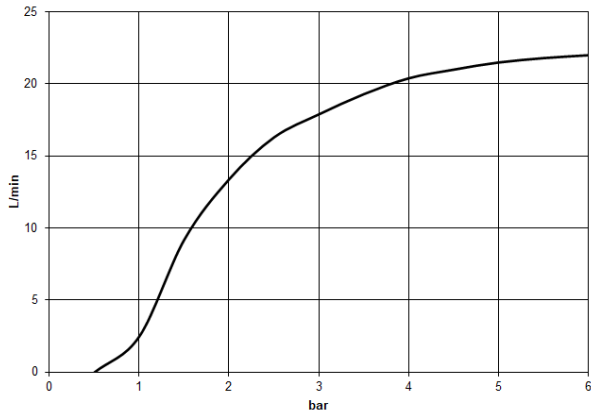

**LULU Rain shower with ceiling fixing 300 x 240 mm - Platinum**

LULU

28 796 710

- rain shower 300 x 240mm
- PURE RAIN, max. flow rate 20 l/min (at 3 bar)
- Function from: 12 l/min
- distance between ceiling and lower edge of the shower 165mm
- rosette 78 x 55, as required
- 1/2" connection
- with anti-scale system
- quick clearing
- WRAS 2212012

Product change as of 1st April 2024: max. flow 20l/min

|   |                                   |                    |
|---|-----------------------------------|--------------------|
|  | Platinum                          | 28 796 710-08      |
|  | Chrome                            | 28 796 710-00 0050 |
|  | Brushed Platinum                  | 28 796 710-06 0050 |
|  | Brushed Durabronze<br>(23kt Gold) | 28 796 710-28      |
|  | Brushed Dark<br>Platinum          | 28 796 710-99      |

28 796 710

mm [inches]

### Flow rate chart