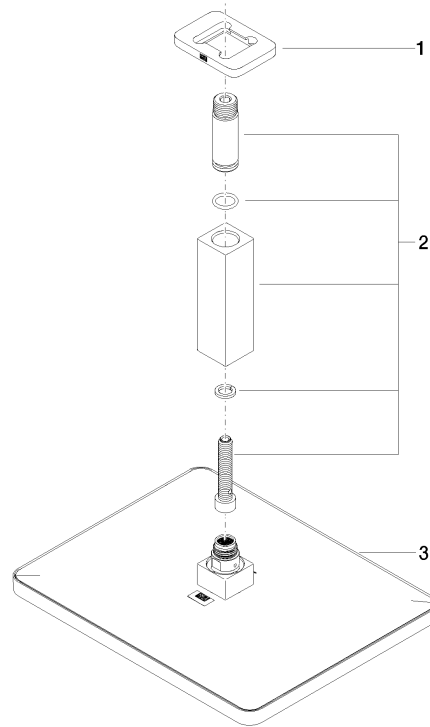

**LULU Rain shower with ceiling fixing 300 x 240 mm - Platinum**

LULU

28 796 710

- rain shower 300 x 240mm
- PURE RAIN, max. flow rate 20 l/min (at 3 bar)
- Function from: 12 l/min
- distance between ceiling and lower edge of the shower 165mm
- rosette 78 x 55, as required
- 1/2" connection
- with anti-scale system
- quick clearing
- WRAS 2212012

28 796 710

mm [inches]

### Flow rate chart

### Spare parts list

| No. | Item Number        | Name       | Quantity used | Delivery time |
|-----|--------------------|------------|---------------|---------------|
| 1   | 09 27 71 020-08    | rosette    | 1             | 40            |
| 2   | 90 11 10 092 00-08 | connection | 1             | 40            |
| 3   | 04 12 05 062 00-08 | shower     | 1             | 40            |