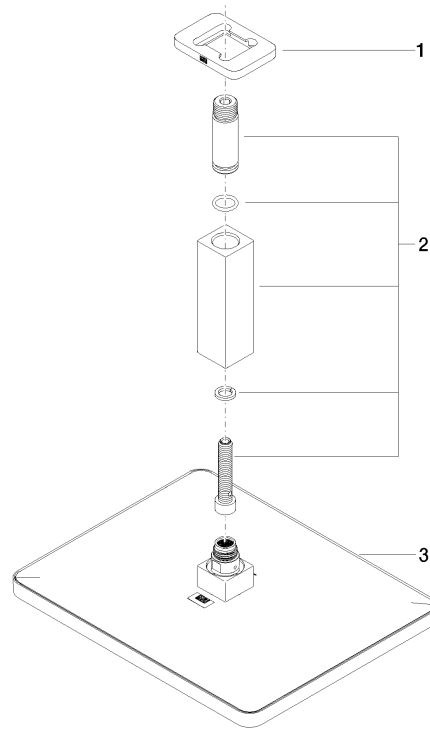

LULU Rain shower with ceiling fixing 300 x 240 mm - Brushed Durabronz (23kt Gold)

LULU

28 796 710

- rain shower 300 x 240mm
- PURE RAIN, max. flow rate 20 l/min (at 3 bar)
- Function from: 12 l/min
- distance between ceiling and lower edge of the shower 165mm
- rosette 78 x 55, as required
- 1/2" connection
- with anti-scale system
- quick clearing
- WRAS 2212012

28 796 710
mm [inches]

Flow rate chart

Certificates

LGA_29232. WRAS_2212012. LGA_38662.

28 796 710
Parts for other
finishes can be found
here: Chrome

Spare parts list

No.	Item Number	Name	Quantity used	Delivery time
1	09 27 71 020-28	rosette	1	20
2	90 11 10 092 00-28	connection	1	20
3	04 12 05 062 00-28	shower	1	20