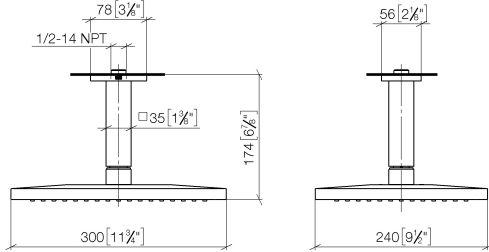

LULU Rain shower with ceiling fixing 300 x 240 mm - Brushed Durabronz (23kt Gold)

LULU

28 796 710

- rain shower 300 x 240mm
- PURE RAIN, max. flow rate 20 l/min (at 3 bar)
- Function from: 12 l/min
- distance between ceiling and lower edge of the shower 165mm
- rosette 78 x 55, as required
- 1/2" connection
- with anti-scale system
- quick clearing
- WRAS 2212012

Product change as of 1st April 2024: max. flow 20l/min

	Brushed Durabronz (23kt Gold)	28 796 710-28
	Chrome	28 796 710-00 0050
	Brushed Platinum	28 796 710-06 0050
	Platinum	28 796 710-08
	Brushed Dark Platinum	28 796 710-99

28 796 710
mm [inches]

Flow rate chart

Certificates

LGA_29232. WRAS_2212012. LGA_38662.

28 796 710
Parts for other
finishes can be found
here: Chrome

Spare parts list

No.	Item Number	Name	Quantity used	Delivery time
1	09 27 71 020-28	rosette	1	20
2	90 11 10 092 00-28	connection	1	20
3	04 12 05 062 00-28	shower	1	20