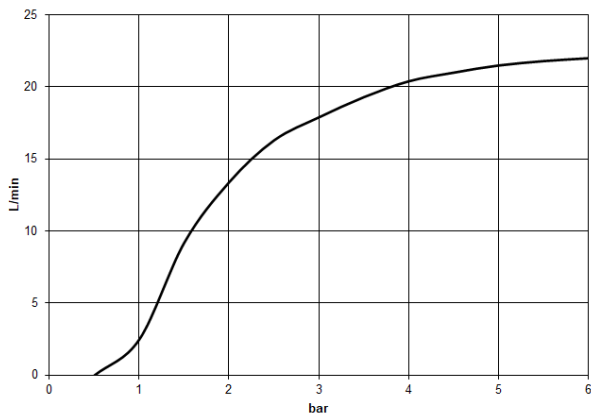

LULU Rain shower with ceiling fixing 300 x 240 mm - Brushed Durabronz (23kt Gold)

LULU

28 796 710

- rain shower 300 x 240mm
- PURE RAIN, max. flow rate 20 l/min (at 3 bar)
- Function from: 12 l/min
- distance between ceiling and lower edge of the shower 165mm
- rosette 78 x 55, as required
- 1/2" connection
- with anti-scale system
- quick clearing
- WRAS 2212012

Product change as of 1st April 2024: max. flow 20l/min

	Brushed Durabronz (23kt Gold)	28 796 710-28
	Chrome	28 796 710-00 0050
	Brushed Platinum	28 796 710-06 0050
	Platinum	28 796 710-08
	Brushed Dark Platinum	28 796 710-99

28 796 710
mm [inches]

Flow rate chart

Certificates

LGA_29232. WRAS_2212012. LGA_38662.

28 796 710
Parts for other
finishes can be found
here: Chrome

Spare parts list

No.	Item Number	Name	Quantity used	Delivery time
1	09 27 71 020-28	rosette	1	20
2	90 11 10 092 00-28	connection	1	20
3	04 12 05 062 00-28	shower	1	20