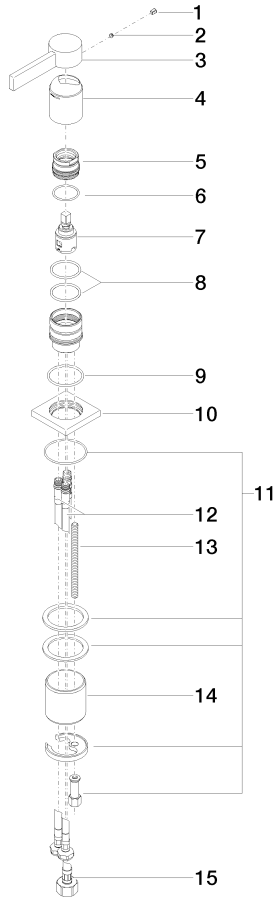

MEM Single-lever basin mixer - Brushed Platinum

MEM

29 210 782

- hole diameter 35 mm
- rosette 60 x 60 mm
- 3x screw-in M 10 x 1 pressure hose, leak-tested

	Brushed Platinum	29 210 782-06
	Chrome	29 210 782-00
	Platinum	29 210 782-08
	Dark Chrome	29 210 782-19
	Brushed Durabronze (23kt Gold)	29 210 782-28
	Brushed Champagne (22kt Gold)	29 210 782-46
	Champagne (22kt Gold)	29 210 782-47
	Brushed Dark Platinum	29 210 782-99

29 210 782

mm [inches]

Flow rate chart

Certificates

LGA_28449.

GDV_0400283.

29 210 782

Parts for other finishes can be found here: [Chrome](#)

Spare parts list

No.	Item Number	Name	Quantity used	Delivery time
1	90 31 20 109 00 90	plug	1	2
2	90 31 11 063 00 90	pin	1	2
3	09 20 78 057-06	handle	1	10
4	09 11 02 289-06	cover	1	10
5	09 24 04 288 90	nut	1	2
6	09 14 10 137 90	seal	1	2
7	90 15 05 042 00 90	cartridge	1	2
8	09 14 10 192 90	seal	2	2
9	09 14 10 067 90	seal	1	2
10	09 27 78 040-06	rosette	1	10
11	04 30 11 038 02 90	fixing set	1	2
12	04 30 04 104 00 90	hose	2	2
13	09 31 11 012 90	pin	1	2
14	09 18 40 079 90	sleeve	1	2
15	04 30 04 019 00 90	hose	1	2