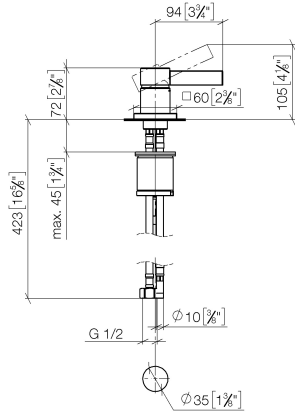

MEM Single-lever basin mixer - Brushed Platinum

MEM

29 210 782

- hole diameter 35 mm
- rosette 60 x 60 mm
- 3x screw-in M 10 x 1 pressure hose, leak-tested

	Brushed Platinum	29 210 782-06
	Chrome	29 210 782-00
	Platinum	29 210 782-08
	Dark Chrome	29 210 782-19
	Brushed Durabronze (23kt Gold)	29 210 782-28
	Brushed Champagne (22kt Gold)	29 210 782-46
	Champagne (22kt Gold)	29 210 782-47
	Brushed Dark Platinum	29 210 782-99

29 210 782

mm [inches]

Flow rate chart

Certificates

LGA_28449.

GDV_0400283.

29 210 782

Parts for other finishes can be found here: [Chrome](#)

Spare parts list

No.	Item Number	Name	Quantity used	Delivery time
1	90 31 20 109 00 90	plug	1	2
2	90 31 11 063 00 90	pin	1	2
3	09 20 78 057-06	handle	1	10
4	09 11 02 289-06	cover	1	10
5	09 24 04 288 90	nut	1	2
6	09 14 10 137 90	seal	1	2
7	90 15 05 042 00 90	cartridge	1	2
8	09 14 10 192 90	seal	2	2
9	09 14 10 067 90	seal	1	2
10	09 27 78 040-06	rosette	1	10
11	04 30 11 038 02 90	fixing set	1	2
12	04 30 04 104 00 90	hose	2	2
13	09 31 11 012 90	pin	1	2
14	09 18 40 079 90	sleeve	1	2
15	04 30 04 019 00 90	hose	1	2