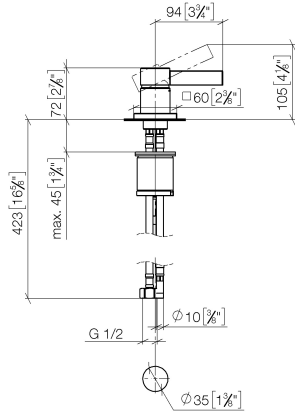

MEM Single-lever basin mixer - Dark Chrome

MEM

29 210 782

- hole diameter 35 mm
- rosette 60 x 60 mm
- 3x screw-in M 10 x 1 pressure hose, leak-tested

	Dark Chrome	29 210 782-19
	Chrome	29 210 782-00
	Brushed Platinum	29 210 782-06
	Platinum	29 210 782-08
	Brushed Durabronze (23kt Gold)	29 210 782-28
	Brushed Champagne (22kt Gold)	29 210 782-46
	Champagne (22kt Gold)	29 210 782-47
	Brushed Dark Platinum	29 210 782-99

29 210 782

mm [inches]

Flow rate chart

Certificates

GDV_0400283.

29 210 782

Parts for other
finishes can be found
here: [Chrome](#)