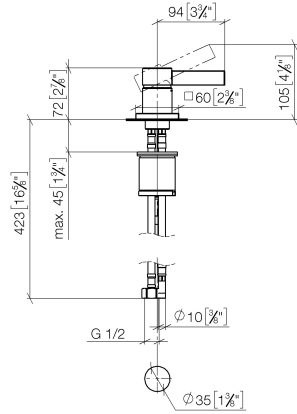

**MEM Single-lever basin mixer - Brushed Durabron (23kt Gold)**

MEM

29 210 782

- hole diameter 35 mm
- rosette 60 x 60 mm
- 3x screw-in M 10 x 1 pressure hose, leak-tested

	Brushed Durabron (23kt Gold)	29 210 782-28
	Chrome	29 210 782-00
	Brushed Platinum	29 210 782-06
	Platinum	29 210 782-08
	Dark Chrome	29 210 782-19
	Brushed Champagne (22kt Gold)	29 210 782-46
	Champagne (22kt Gold)	29 210 782-47
	Brushed Dark Platinum	29 210 782-99

29 210 782

mm [inches]

Flow rate chart

Certificates

LGA\_28449.

GDV\_0400283.

29 210 782

Parts for other  
finishes can be found  
here: [Chrome](#)