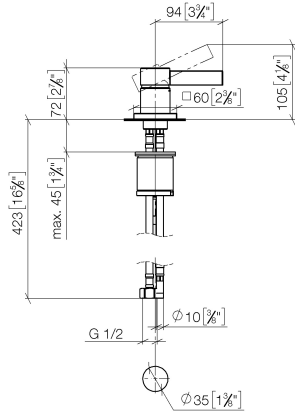

MEM Single-lever basin mixer - Brushed Champagne (22kt Gold)

MEM

29 210 782

- hole diameter 35 mm
- rosette 60 x 60 mm
- 3x screw-in M 10 x 1 pressure hose, leak-tested

| | | |
|---|-------------------------------|---------------|
|  | Brushed Champagne (22kt Gold) | 29 210 782-46 |
|  | Chrome | 29 210 782-00 |
|  | Brushed Platinum | 29 210 782-06 |
|  | Platinum | 29 210 782-08 |
|  | Dark Chrome | 29 210 782-19 |
|  | Brushed Durabrass (23kt Gold) | 29 210 782-28 |
|  | Champagne (22kt Gold) | 29 210 782-47 |
|  | Brushed Dark Platinum | 29 210 782-99 |

29 210 782

mm [inches]

Flow rate chart

Certificates

GDV_0400283.

29 210 782

Parts for other finishes can be found here: [Chrome](#)