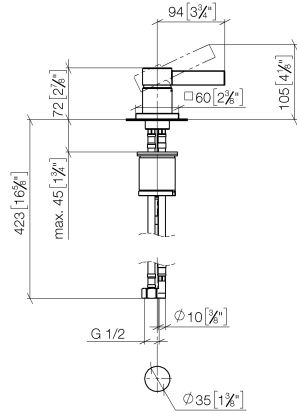

MEM Single-lever basin mixer - Champagne (22kt Gold)

MEM

29 210 782

- hole diameter 35 mm
- rosette 60 x 60 mm
- 3x screw-in M 10 x 1 pressure hose, leak-tested

	Champagne (22kt Gold)	29 210 782-47
	Chrome	29 210 782-00
	Brushed Platinum	29 210 782-06
	Platinum	29 210 782-08
	Dark Chrome	29 210 782-19
	Brushed Durabronze (23kt Gold)	29 210 782-28
	Brushed Champagne (22kt Gold)	29 210 782-46
	Brushed Dark Platinum	29 210 782-99

29 210 782

mm [inches]

Flow rate chart

Certificates

GDV_0400283.

29 210 782

Parts for other
finishes can be found
here: [Chrome](#)