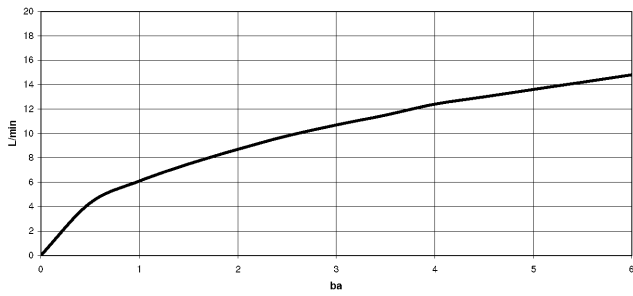

MEM Single-lever basin mixer - Champagne (22kt Gold)

MEM

29 210 782

- hole diameter 35 mm
- rosette 60 x 60 mm
- 3x screw-in M 10 x 1 pressure hose, leak-tested

	Champagne (22kt Gold)	29 210 782-47
	Chrome	29 210 782-00
	Brushed Platinum	29 210 782-06
	Platinum	29 210 782-08
	Dark Chrome	29 210 782-19
	Brushed Durabronze (23kt Gold)	29 210 782-28
	Brushed Champagne (22kt Gold)	29 210 782-46
	Brushed Dark Platinum	29 210 782-99

29 210 782

mm [inches]

Flow rate chart

Certificates

GDV_0400283.

29 210 782

Parts for other
finishes can be found
here: [Chrome](#)