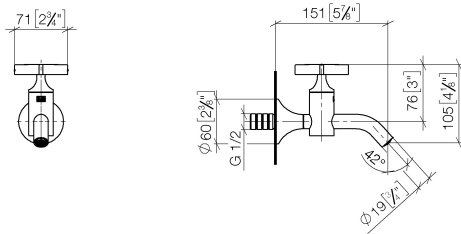

**VAIA Wall-mounted valve cold water without pop-up waste - Brushed
Champagne (22kt Gold)**

VAIA

30 010 809

- 151mm projection
- fixed spout
- adapter with male thread 3/4"
- hole diameter 35 mm
- rosette Ø 60 mm
- max. flow 5.7 l/min
- lead-free
- This product can help a building meet the requirements of Green Building Rating Systems, e.g. LEED®, BREEAM®, DGNB
- WRAS 240102003

30 010 809
mm [inches]

Flow rate chart

Certificates

LGA_18902.

WRAS_240102003.

30 010 809
Parts for other
finishes can be found
here: [Chrome](#)

Spare parts list

| No. | Item Number | Name | Quantity used | Delivery time |
|-----|--------------------|--------|---------------|---------------|
| 1 | 90 20 66 025 00-46 | handle | 1 | 30 |
| 2 | 90 90 03 175 00 90 | top | 1 | 2 |
| 3 | 90 28 22 381 00-46 | spout | 1 | 30 |
| 4 | 90 14 10 060 00 90 | seal | 1 | 2 |
| 5 | 09 24 03 269 90 | nipple | 1 | 2 |