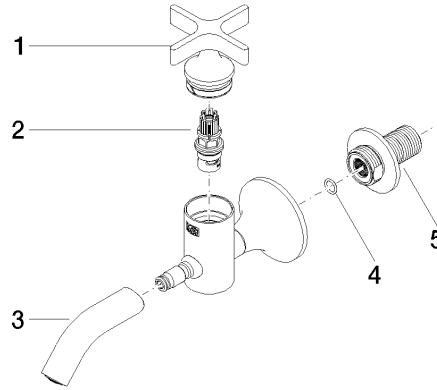

**VAIA Wall-mounted valve cold water without pop-up waste - Brushed
Champagne (22kt Gold)**

VAIA

30 010 809

- 151mm projection
- fixed spout
- adapter with male thread 3/4"
- hole diameter 35 mm
- rosette Ø 60 mm
- max. flow 5.7 l/min
- lead-free
- This product can help a building meet the requirements of Green Building Rating Systems, e.g. LEED®, BREEAM®, DGNB
- WRAS 240102003

30 010 809
mm [inches]

Flow rate chart

Certificates

LGA_18902.

WRAS_240102003.

30 010 809
Parts for other
finishes can be found
here: [Chrome](#)

Spare parts list

| No. | Item Number | Name | Quantity used | Delivery time |
|-----|--------------------|--------|---------------|---------------|
| 1 | 90 20 66 025 00-46 | handle | 1 | 30 |
| 2 | 90 90 03 175 00 90 | top | 1 | 2 |
| 3 | 90 28 22 381 00-46 | spout | 1 | 30 |
| 4 | 90 14 10 060 00 90 | seal | 1 | 2 |
| 5 | 09 24 03 269 90 | nipple | 1 | 2 |