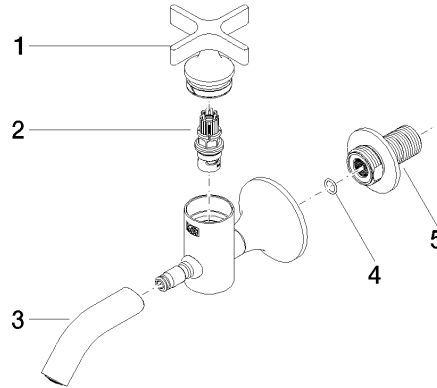

VAIA Wall-mounted valve cold water without pop-up waste - Champagne (22kt Gold)

VAIA

30 010 809

- 151mm projection
- fixed spout
- adapter with male thread 3/4"
- hole diameter 35 mm
- rosette Ø 60 mm
- max. flow 5.7 l/min
- lead-free
- This product can help a building meet the requirements of Green Building Rating Systems, e.g. LEED®, BREEAM®, DGNB
- WRAS 240102003

30 010 809
mm [inches]

Flow rate chart

Certificates

LGA_18902.

WRAS_240102003.

30 010 809
Parts for other
finishes can be found
here: [Chrome](#)

Spare parts list

No.	Item Number	Name	Quantity used	Delivery time
1	90 20 66 025 00-47	handle	1	30
2	90 90 03 175 00 90	top	1	2
3	90 28 22 381 00-47	spout	1	30
4	90 14 10 060 00 90	seal	1	2
5	09 24 03 269 90	nipple	1	2