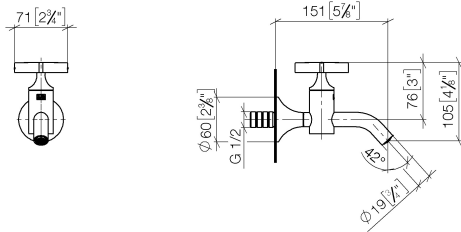

VAIA Wall-mounted valve cold water without pop-up waste - Champagne (22kt Gold)

VAIA

30 010 809

- 151mm projection
- fixed spout
- adapter with male thread 3/4"
- hole diameter 35 mm
- rosette Ø 60 mm
- max. flow 5.7 l/min
- lead-free
- This product can help a building meet the requirements of Green Building Rating Systems, e.g. LEED®, BREEAM®, DGNB
- WRAS 240102003

30 010 809
mm [inches]

Flow rate chart

Certificates

LGA_18902.

WRAS_240102003.

30 010 809
Parts for other
finishes can be found
here: [Chrome](#)

Spare parts list

No.	Item Number	Name	Quantity used	Delivery time
1	90 20 66 025 00-47	handle	1	30
2	90 90 03 175 00 90	top	1	2
3	90 28 22 381 00-47	spout	1	30
4	90 14 10 060 00 90	seal	1	2
5	09 24 03 269 90	nipple	1	2