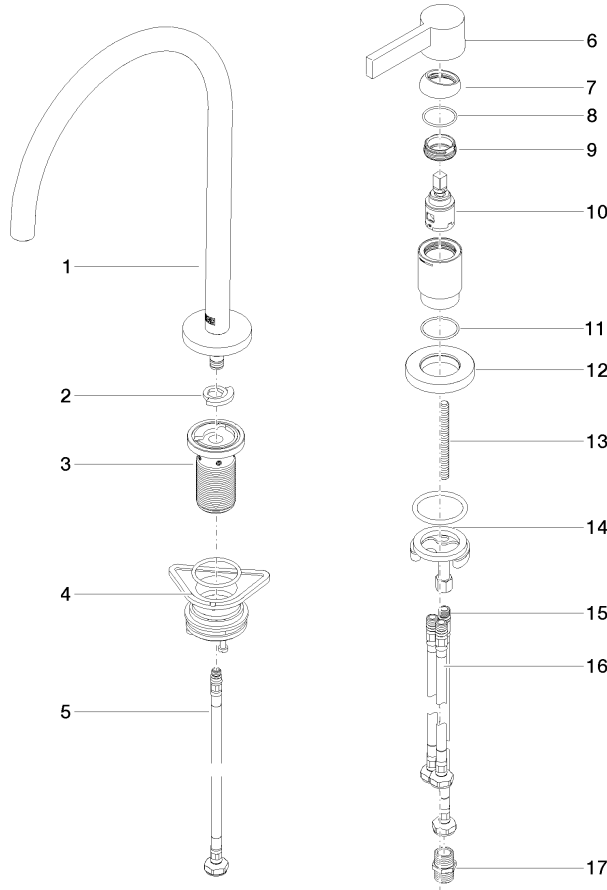

TARA ULTRA Two-hole mixer with individual rosettes - Brushed Durabronz (23kt Gold)

TARA ULTRA

32 815 875

- 241mm projection
- pivotable spout 360°
- Optional swivel limiter available with swivel limiter set 12 820 970 90
- air-enriched flow
- max. flow 8 l/min at 3 bar flow pressure
- lead-free
- This product can help a building meet the requirements of Green Building Rating Systems, e.g. LEED®, BREEAM®, DGNB
- WRAS 240102014

Recommended miscellaneous

Swivel limitation set - 12 820 970 90

Recommended miscellaneous

Strainer waste with control handle - Brushed Durabronz (23kt Gold) 10 710 970-28

Recommended miscellaneous

Dispenser with rosette - Brushed Durabronz (23kt Gold) 82 444 970-28

32 815 875

Spare parts list

| No. | Item Number | Name | Quantity used | Delivery time |
|--|--------------------|-------------------------|---------------|---------------|
| 1 | 90 28 22 377 00-28 | spout | 1 | - |
| Spare part can no longer be ordered, please order the replacement item | | | | |
| 2 | 12 820 970 90 | Swivel limitation set - | 1 | 2 |
| 3 | 90 30 01 299 00 90 | shaft | 1 | 2 |
| 4 | 04 23 10 044 08 90 | fixing set | 1 | 2 |
| 5 | 04 30 04 100 00 90 | hose | 1 | 2 |
| 6 | 90 20 87 003 00-28 | handle | 1 | - |
| Spare part can no longer be ordered, please order the replacement item | | | | |
| 7 | 09 28 30 026-28 | cover | 1 | 20 |
| 8 | 09 14 10 091 90 | seal | 1 | 2 |
| 9 | 09 24 04 266 90 | nut | 1 | 2 |
| 10 | 90 15 05 042 00 90 | cartridge | 1 | 2 |
| 11 | 09 14 10 110 90 | seal | 1 | 2 |
| 12 | 09 27 97 040-28 | rosette | 1 | 20 |
| 13 | 09 31 11 011 90 | pin | 1 | 2 |
| 14 | 04 30 11 085 97 90 | fixing set | 1 | 2 |
| 15 | 04 30 04 104 00 90 | hose | 1 | 2 |
| 16 | 04 30 04 105 00 90 | hose | 2 | 2 |
| 17 | 90 24 03 250 00 90 | nipple | 1 | 2 |