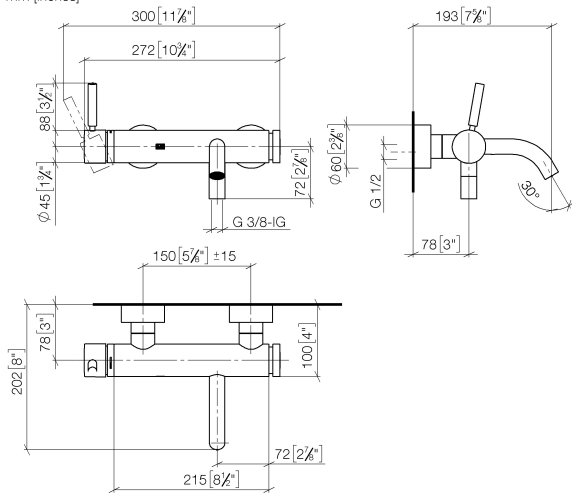

META Single-lever bath mixer for wall mounting without shower set - Brushed Platinum

META

33 200 660

- 202mm projection
- circular normal flow
- automatic bath/shower diverter
- 3/8" shower outlet
- slide-on rosettes Ø 60 mm
- 1/2" connection
- gauge 150 mm - 15 mm
- max. flow 14 l/min at 3 bar flow pressure
- WRAS 2207043

33 200 660
mm [inches]

Flow rate chart

Certificates

Belgaqua_21-025- LGA_29687. WRAS_2207043.
27_1.

**META Single-lever bath mixer for wall mounting without shower set - Brushed
Platinum**

META

33 200 660

Parts for other
finishes can be found
here: [Chrome](#)

META Single-lever bath mixer for wall mounting without shower set - Brushed Platinum

META

33 200 660

Spare parts list

No.	Item Number	Name	Quantity used	Delivery time
1	90 20 66 007 00-06	handle	1	10
2	09 28 30 032-06	cover	1	10
3	09 14 10 102 90	seal	1	2
4	09 24 04 296 90	nut	1	2
5	90 28 10 148 00 90	accessories	1	2
6	90 15 05 064 00 90	cartridge	1	2
7	04 11 04 030 00 90	connection	2	2
8	09 27 62 004-06	rosette	2	10
9	09 14 10 119 90	seal	2	2
10	09 29 05 005 20 90	nipple	2	60
11	09 14 10 008 90	seal	2	2
12	09 23 10 048-06	nut	2	10
13	09 18 40 059-06	sleeve	2	10
14	09 14 10 003 90	seal	1	2
15	09 24 04 043 90	nipple	1	2
16	90 14 10 011 00 90	seal	1	2
17	90 11 06 213 00-06	spout	1	10
18	90 21 02 069 00-06	cover	1	10
19	09 24 03 115 20-06	nipple	1	10
20	90 14 10 032 00 90	seal	1	2
21	90 23 01 141 00 90	back-flow preventer	1	2
22	09 14 10 001 90	seal	2	2
23	09 30 30 113 20 90	screw	2	2
24	90 31 09 032 00-06	diverter	1	10
25	09 14 10 101 90	seal	1	2
26	09 21 10 035 20-06	nipple	1	10
27	09 20 62 031-06	handle	1	10