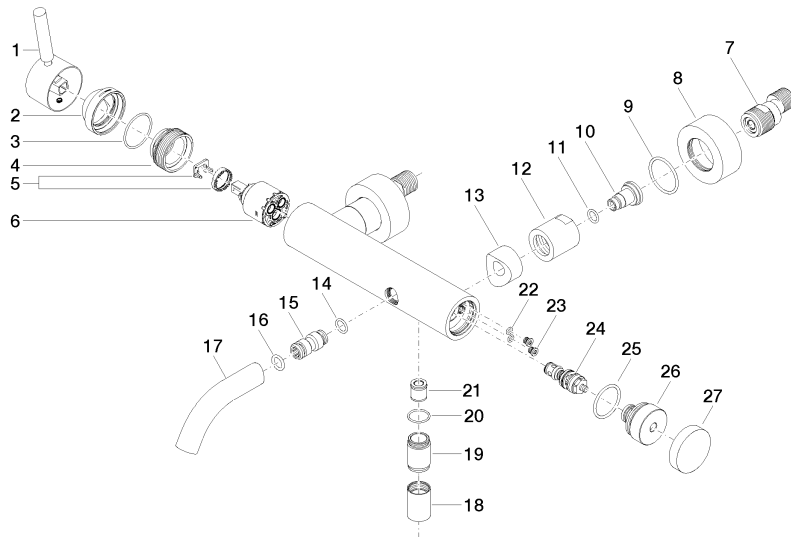

META Single-lever bath mixer for wall mounting without shower set - Brushed Platinum

META

33 200 660

- 202mm projection
- circular normal flow
- automatic bath/shower diverter
- 3/8" shower outlet
- slide-on rosettes Ø 60 mm
- 1/2" connection
- gauge 150 mm - 15 mm
- max. flow 14 l/min at 3 bar flow pressure
- WRAS 2207043

33 200 660
mm [inches]

Flow rate chart

Certificates

Belgaqua_21-025- LGA_29687. WRAS_2207043.
27_1.

**META Single-lever bath mixer for wall mounting without shower set - Brushed
Platinum**

META

33 200 660

Parts for other
finishes can be found
here: [Chrome](#)

META Single-lever bath mixer for wall mounting without shower set - Brushed Platinum

META

33 200 660

Spare parts list

No.	Item Number	Name	Quantity used	Delivery time
1	90 20 66 007 00-06	handle	1	10
2	09 28 30 032-06	cover	1	10
3	09 14 10 102 90	seal	1	2
4	09 24 04 296 90	nut	1	2
5	90 28 10 148 00 90	accessories	1	2
6	90 15 05 064 00 90	cartridge	1	2
7	04 11 04 030 00 90	connection	2	2
8	09 27 62 004-06	rosette	2	10
9	09 14 10 119 90	seal	2	2
10	09 29 05 005 20 90	nipple	2	60
11	09 14 10 008 90	seal	2	2
12	09 23 10 048-06	nut	2	10
13	09 18 40 059-06	sleeve	2	10
14	09 14 10 003 90	seal	1	2
15	09 24 04 043 90	nipple	1	2
16	90 14 10 011 00 90	seal	1	2
17	90 11 06 213 00-06	spout	1	10
18	90 21 02 069 00-06	cover	1	10
19	09 24 03 115 20-06	nipple	1	10
20	90 14 10 032 00 90	seal	1	2
21	90 23 01 141 00 90	back-flow preventer	1	2
22	09 14 10 001 90	seal	2	2
23	09 30 30 113 20 90	screw	2	2
24	90 31 09 032 00-06	diverter	1	10
25	09 14 10 101 90	seal	1	2
26	09 21 10 035 20-06	nipple	1	10
27	09 20 62 031-06	handle	1	10