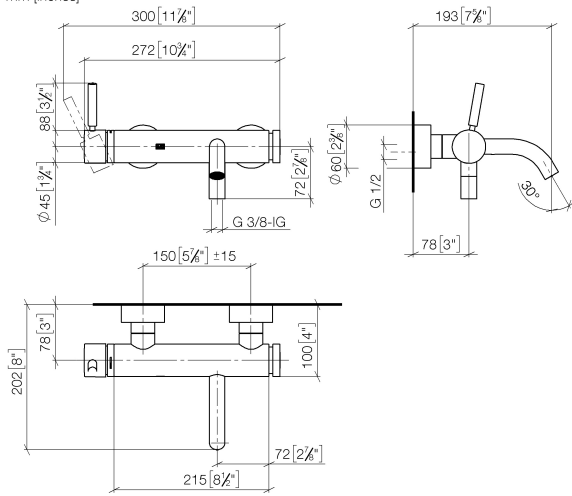

META Single-lever bath mixer for wall mounting without shower set - Dark Chrome

META

33 200 660

- 202mm projection
- circular normal flow
- automatic bath/shower diverter
- 3/8" shower outlet
- slide-on rosettes Ø 60 mm
- 1/2" connection
- gauge 150 mm - 15 mm
- max. flow 14 l/min at 3 bar flow pressure
- WRAS 2207043

33 200 660
mm [inches]

Flow rate chart

Certificates

LGA_29687.

WRAS_2207043.

META Single-lever bath mixer for wall mounting without shower set - Dark
Chrome

META

33 200 660