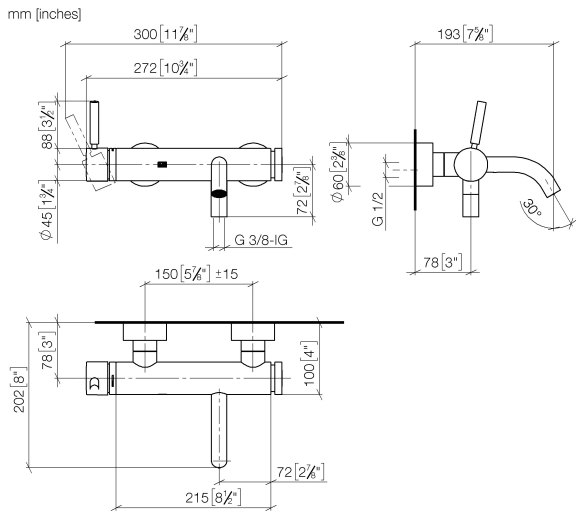

33 200 660

- 202mm projection
- circular normal flow
- automatic bath/shower diverter
- 3/8" shower outlet
- slide-on rosettes Ø 60 mm
- 1/2" connection
- gauge 150 mm - 15 mm
- max. flow 14 l/min at 3 bar flow pressure
- WRAS 2207043

33 200 660

Flow rate chart

Certificates

LGA_29687.

33 200 660

Parts for other finishes can be found here: [Chrome](#)

META Single-lever bath mixer for wall mounting without shower set - Light Gold

META

33 200 660

Spare parts list

No.	Item Number	Name	Quantity used	Delivery time
1	90 20 66 007 00-26	handle	1	30
2	09 28 30 032-26	cover	1	60
3	09 14 10 102 90	seal	1	2
4	09 24 04 296 90	nut	1	2
5	90 28 10 148 00 90	accessories	1	2
6	90 15 05 064 00 90	cartridge	1	2
7	04 11 04 030 00 90	connection	2	2
8	09 27 62 004-26	rosette	2	60
9	09 14 10 119 90	seal	2	2
10	09 29 05 005 20 90	nipple	2	60
11	09 14 10 008 90	seal	2	2
12	09 23 10 048-26	nut	2	60
13	09 18 40 059-26	sleeve	2	60
14	09 14 10 003 90	seal	1	2
15	09 24 04 043 90	nipple	1	2
16	90 14 10 011 00 90	seal	1	2
17	90 11 06 213 00-26	spout	1	-
Spare part can no longer be ordered, please order the replacement item				
18	90 21 02 069 00-26	cover	1	30
19	09 24 03 115 20-26	nipple	1	60
20	90 14 10 032 00 90	seal	1	2
21	90 23 01 141 00 90	back-flow preventer	1	2
22	09 14 10 001 90	seal	2	2
23	09 30 30 113 20 90	screw	2	2
24	90 31 09 032 00-26	diverter	1	-
Spare part can no longer be ordered, please order the replacement item				
25	09 14 10 101 90	seal	1	2
26	09 21 10 035 20-26	nipple	1	60
27	09 20 62 031-26	handle	1	60