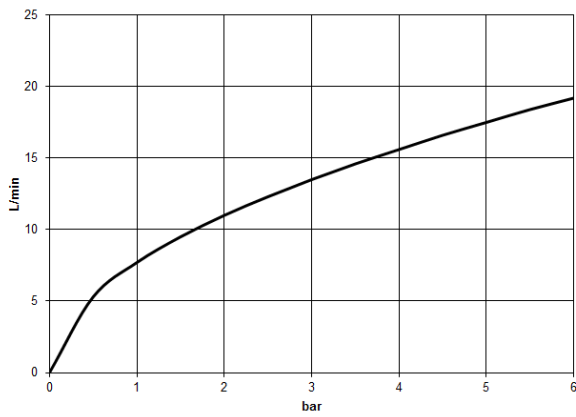

Flow rate chart

Certificates

LGA_29687.