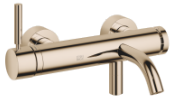

33 200 660

- 202mm projection
- circular normal flow
- automatic bath/shower diverter
- 3/8" shower outlet
- slide-on rosettes Ø 60 mm
- 1/2" connection
- gauge 150 mm - 15 mm
- max. flow 14 l/min at 3 bar flow pressure
- WRAS 2207043

Intrinsic protection against back flow.

	Light Gold	33 200 660-26
	Chrome	33 200 660-00
	Brushed Platinum	33 200 660-06
	Dark Chrome	33 200 660-19
	Brushed Light Gold	33 200 660-27
	Matte Black	33 200 660-33
	Brushed Bronze	33 200 660-42
	Brushed Champagne (22kt Gold)	33 200 660-46
	Champagne (22kt Gold)	33 200 660-47
	Brushed Chrome	33 200 660-93
	Brushed Dark Platinum	33 200 660-99

33 200 660

Flow rate chart

Certificates

LGA_29687.

33 200 660

Parts for other finishes can be found here: [Chrome](#)

META Single-lever bath mixer for wall mounting without shower set - Light Gold

META