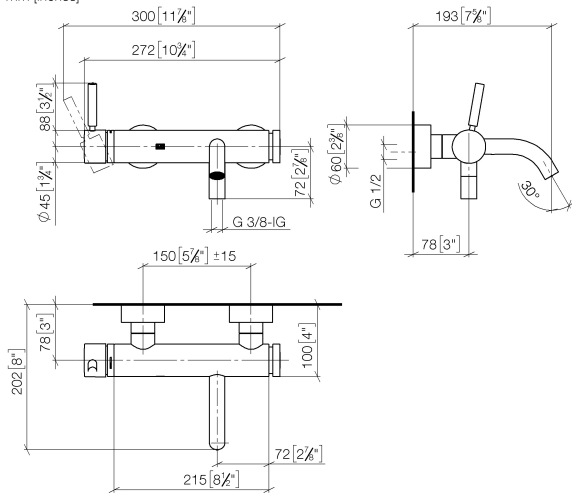

META Single-lever bath mixer for wall mounting without shower set - Brushed Light Gold

META

33 200 660

- 202mm projection
- circular normal flow
- automatic bath/shower diverter
- 3/8" shower outlet
- slide-on rosettes Ø 60 mm
- 1/2" connection
- gauge 150 mm - 15 mm
- max. flow 14 l/min at 3 bar flow pressure
- WRAS 2207043

33 200 660
mm [inches]

Flow rate chart

Certificates

LGA_29687.

**META Single-lever bath mixer for wall mounting without shower set - Brushed
Light Gold**

META

33 200 660

Parts for other
finishes can be found
here: [Chrome](#)

META Single-lever bath mixer for wall mounting without shower set - Brushed Light Gold

META

33 200 660

Spare parts list

No.	Item Number	Name	Quantity used	Delivery time
1	90 20 66 007 00-27	handle	1	30
2	09 28 30 032-27	cover	1	60
3	09 14 10 102 90	seal	1	2
4	09 24 04 296 90	nut	1	2
5	90 28 10 148 00 90	accessories	1	2
6	90 15 05 064 00 90	cartridge	1	2
7	04 11 04 030 00 90	connection	2	2
8	09 27 62 004-27	rosette	2	60
9	09 14 10 119 90	seal	2	2
10	09 29 05 005 20 90	nipple	2	60
11	09 14 10 008 90	seal	2	2
12	09 23 10 048-27	nut	2	60
13	09 18 40 059-27	sleeve	2	60
14	09 14 10 003 90	seal	1	2
15	09 24 04 043 90	nipple	1	2
16	90 14 10 011 00 90	seal	1	2
17	90 11 06 213 00-27	spout	1	-
Spare part can no longer be ordered, please order the replacement item				
18	90 21 02 069 00-27	cover	1	30
19	09 24 03 115 20-27	nipple	1	60
20	90 14 10 032 00 90	seal	1	2
21	90 23 01 141 00 90	back-flow preventer	1	2
22	09 14 10 001 90	seal	2	2
23	09 30 30 113 20 90	screw	2	2
24	90 31 09 032 00-27	diverter	1	-
Spare part can no longer be ordered, please order the replacement item				
25	09 14 10 101 90	seal	1	2
26	09 21 10 035 20-27	nipple	1	60
27	09 20 62 031-27	handle	1	60