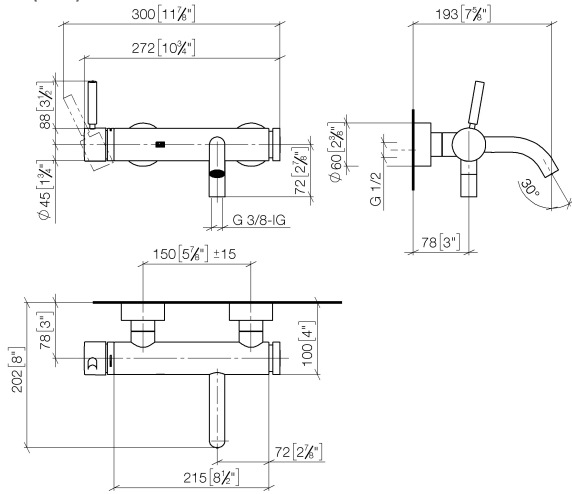

META Single-lever bath mixer for wall mounting without shower set - Matte Black

META

33 200 660

- 202mm projection
- circular normal flow
- automatic bath/shower diverter
- 3/8" shower outlet
- slide-on rosettes Ø 60 mm
- 1/2" connection
- gauge 150 mm - 15 mm
- max. flow 14 l/min at 3 bar flow pressure
- WRAS 2207043

33 200 660
mm [inches]

Flow rate chart

Certificates

Belgaqua_21-025- LGA_29687. WRAS_2207043.
27_1.

META Single-lever bath mixer for wall mounting without shower set - Matte
Black

META

33 200 660

Parts for other
finishes can be found
here: [Chrome](#)

META Single-lever bath mixer for wall mounting without shower set - Matte Black

META

33 200 660

Spare parts list

No.	Item Number	Name	Quantity used	Delivery time
1	90 20 66 007 00-33	handle	1	30
2	09 28 30 032-33	cover	1	30
3	09 14 10 102 90	seal	1	2
4	09 24 04 296 90	nut	1	2
5	90 28 10 148 00 90	accessories	1	2
6	90 15 05 064 00 90	cartridge	1	2
7	04 11 04 030 00 90	connection	2	2
8	09 27 62 004-33	rosette	2	30
9	09 14 10 119 90	seal	2	2
10	09 29 05 005 20 90	nipple	2	60
11	09 14 10 008 90	seal	2	2
12	09 23 10 048-33	nut	2	30
13	09 18 40 059-33	sleeve	2	30
14	09 14 10 003 90	seal	1	2
15	09 24 04 043 90	nipple	1	2
16	90 14 10 011 00 90	seal	1	2
17	90 11 06 213 00-33	spout	1	30
18	90 21 02 069 00-33	cover	1	30
19	09 24 03 115 20-33	nipple	1	30
20	90 14 10 032 00 90	seal	1	2
21	90 23 01 141 00 90	back-flow preventer	1	2
22	09 14 10 001 90	seal	2	2
23	09 30 30 113 20 90	screw	2	2
24	90 31 09 032 00-33	diverter	1	-
Spare part can no longer be ordered, please order the replacement item				
25	09 14 10 101 90	seal	1	2
26	09 21 10 035 20-33	nipple	1	30
27	09 20 62 031-33	handle	1	30