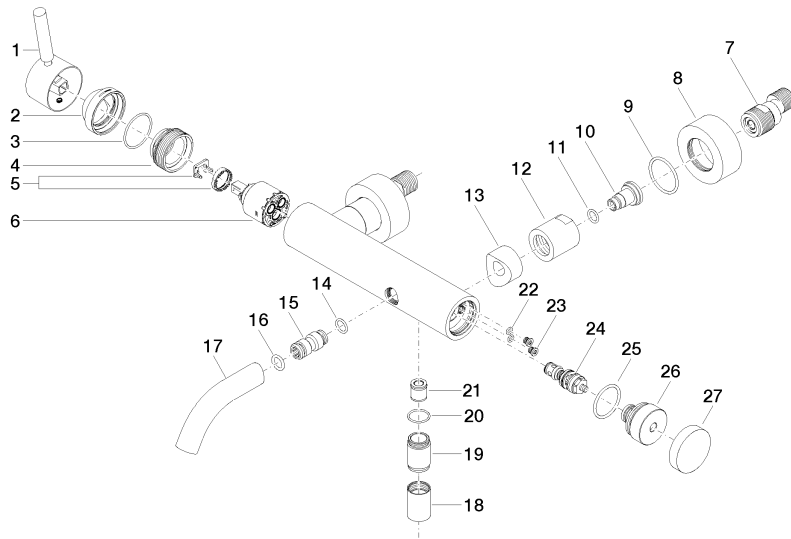

META Single-lever bath mixer for wall mounting without shower set - Matte Black

META

33 200 660

- 202mm projection
- circular normal flow
- automatic bath/shower diverter
- 3/8" shower outlet
- slide-on rosettes Ø 60 mm
- 1/2" connection
- gauge 150 mm - 15 mm
- max. flow 14 l/min at 3 bar flow pressure
- WRAS 2207043

33 200 660
mm [inches]

Flow rate chart

Certificates

Belgaqua_21-025- LGA_29687. WRAS_2207043.
27_1.

META Single-lever bath mixer for wall mounting without shower set - Matte
Black

META

33 200 660

Parts for other
finishes can be found
here: [Chrome](#)

META Single-lever bath mixer for wall mounting without shower set - Matte Black

META

33 200 660

Spare parts list

No.	Item Number	Name	Quantity used	Delivery time
1	90 20 66 007 00-33	handle	1	30
2	09 28 30 032-33	cover	1	30
3	09 14 10 102 90	seal	1	2
4	09 24 04 296 90	nut	1	2
5	90 28 10 148 00 90	accessories	1	2
6	90 15 05 064 00 90	cartridge	1	2
7	04 11 04 030 00 90	connection	2	2
8	09 27 62 004-33	rosette	2	30
9	09 14 10 119 90	seal	2	2
10	09 29 05 005 20 90	nipple	2	60
11	09 14 10 008 90	seal	2	2
12	09 23 10 048-33	nut	2	30
13	09 18 40 059-33	sleeve	2	30
14	09 14 10 003 90	seal	1	2
15	09 24 04 043 90	nipple	1	2
16	90 14 10 011 00 90	seal	1	2
17	90 11 06 213 00-33	spout	1	30
18	90 21 02 069 00-33	cover	1	30
19	09 24 03 115 20-33	nipple	1	30
20	90 14 10 032 00 90	seal	1	2
21	90 23 01 141 00 90	back-flow preventer	1	2
22	09 14 10 001 90	seal	2	2
23	09 30 30 113 20 90	screw	2	2
24	90 31 09 032 00-33	diverter	1	-
Spare part can no longer be ordered, please order the replacement item				
25	09 14 10 101 90	seal	1	2
26	09 21 10 035 20-33	nipple	1	30
27	09 20 62 031-33	handle	1	30