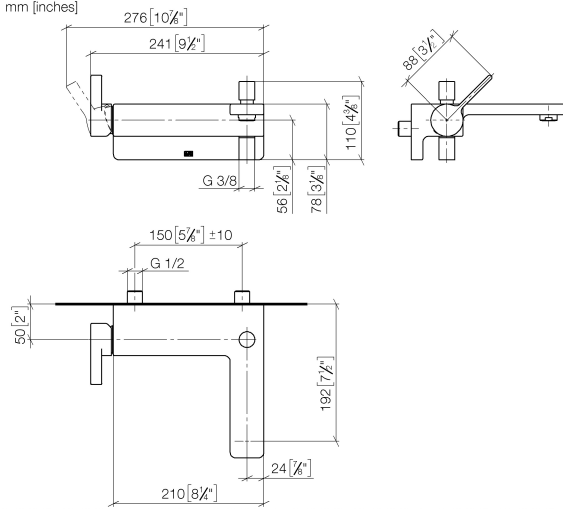

LULU Single-lever bath mixer for wall mounting without shower set - Brushed Platinum

LULU

33 200 710

- 190mm projection
- circular normal flow
- automatic bath/shower diverter
- 3/8" shower outlet
- 1/2" connection
- gauge 150 mm - 10 mm
- max. flow 17.8 l/min at 3 bar flow pressure

Intrinsic protection against back flow.

	Brushed Platinum	33 200 710-06
	Chrome	33 200 710-00

33 200 710

mm [inches]

Flow rate chart

Certificates

LGA_9961.

Belgaqua_21-376-
27_1.

33 200 710

Parts for other
finishes can be found
here: [Chrome](#)

Spare parts list

No.	Item Number	Name	Quantity used	Delivery time
1	09 20 71 031-06	handle	1	10
2	90 14 10 033 00 90	seal	1	2
3	09 21 34 080-06	nipple	1	10
4	90 14 10 055 00 90	seal	1	2
5	90 16 02 023 00 90	spring	1	2
6	09 31 09 094 20-06	pull-rod	1	10
7	90 11 04 042 00 90	connection	2	2
8	09 14 10 122 90	seal	1	2
9	09 24 03 129-06	nipple	1	60
10	90 21 02 069 00-06	cover	1	10
11	09 20 71 001-06	handle	1	60
12	90 31 11 030 00 90	pin	1	2
13	90 31 20 109 00 90	plug	1	2
14	09 24 04 141-06	nut	1	10
15	90 28 10 148 00 90	accessories	1	2
16	90 15 05 064 00 90	cartridge	1	2
17	90 23 01 118 00-06	aerator	1	10