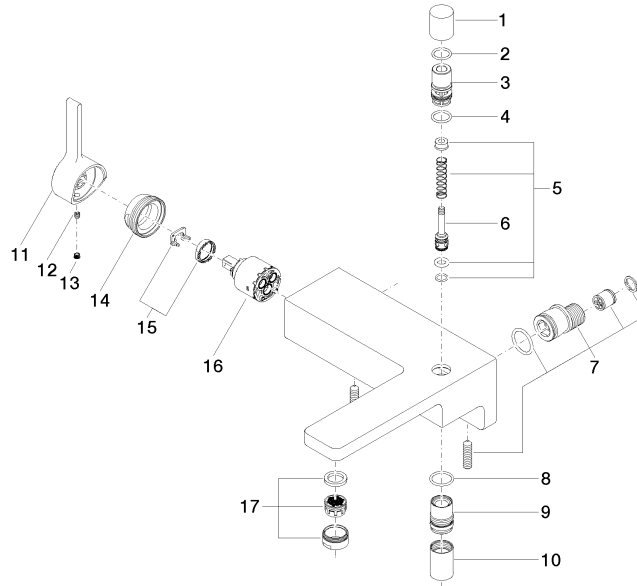

LULU Single-lever bath mixer for wall mounting without shower set - Brushed Platinum

LULU

33 200 710

- 190mm projection
- circular normal flow
- automatic bath/shower diverter
- 3/8" shower outlet
- 1/2" connection
- gauge 150 mm - 10 mm
- max. flow 17.8 l/min at 3 bar flow pressure

Intrinsic protection against back flow.

	Brushed Platinum	33 200 710-06
	Chrome	33 200 710-00

33 200 710

mm [inches]

Flow rate chart

Certificates

LGA_9961.

Belgaqua_21-376-
27_1.

33 200 710

Parts for other
finishes can be found
here: [Chrome](#)

Spare parts list

No.	Item Number	Name	Quantity used	Delivery time
1	09 20 71 031-06	handle	1	10
2	90 14 10 033 00 90	seal	1	2
3	09 21 34 080-06	nipple	1	10
4	90 14 10 055 00 90	seal	1	2
5	90 16 02 023 00 90	spring	1	2
6	09 31 09 094 20-06	pull-rod	1	10
7	90 11 04 042 00 90	connection	2	2
8	09 14 10 122 90	seal	1	2
9	09 24 03 129-06	nipple	1	60
10	90 21 02 069 00-06	cover	1	10
11	09 20 71 001-06	handle	1	60
12	90 31 11 030 00 90	pin	1	2
13	90 31 20 109 00 90	plug	1	2
14	09 24 04 141-06	nut	1	10
15	90 28 10 148 00 90	accessories	1	2
16	90 15 05 064 00 90	cartridge	1	2
17	90 23 01 118 00-06	aerator	1	10