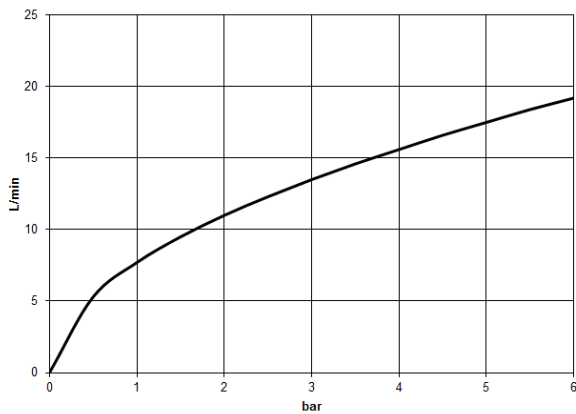

LISSÉ Single-lever bath mixer for wall mounting without shower set - Dark Chrome

LISSÉ

33 200 845

LISSÉ Single-lever bath mixer for wall mounting without shower set - Dark
Chrome

LISSÉ

33 200 845

33 200 845

mm [inches]

Flow rate chart

Certificates

LGA_9603.

WRAS_2311042.

33 200 845

LISSÉ Single-lever bath mixer for wall mounting without shower set - Dark Chrome

LISSÉ