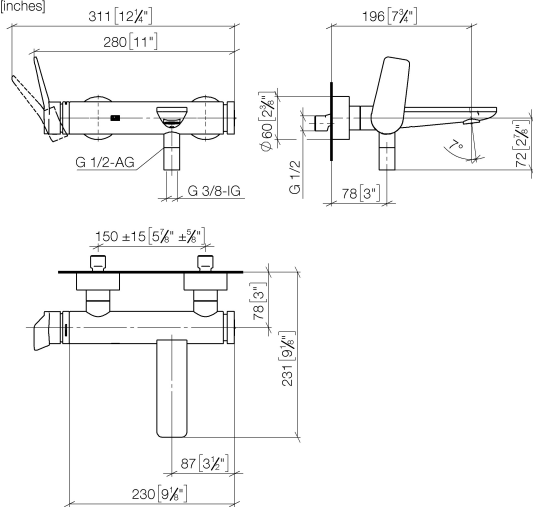

## LISSÉ Single-lever bath mixer for wall mounting without shower set - Brushed Light Gold

33 200 845 Product version from 4/1/2024

- 190-200mm projection
- circular normal flow
- automatic bath/shower diverter
- 3/8" shower outlet
- slide-on rosettes Ø 60 mm
- 1/2" connection
- gauge 150 mm - 15 mm
- max. flow 13.5 l/min at 3 bar flow pressure
- WRAS

## LISSÉ Single-lever bath mixer for wall mounting without shower set - Brushed Light Gold

33 200 845 Product version from 4/1/2024

mm [inches]