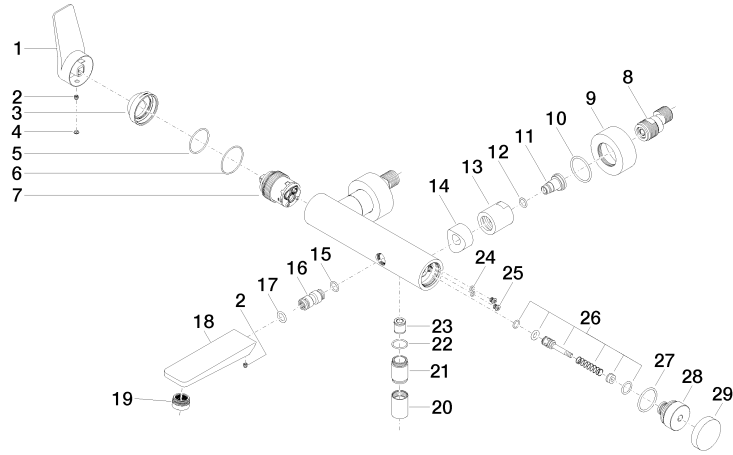

LISSÉ Single-lever bath mixer for wall mounting without shower set - Brushed Light Gold

33 200 845 Product version from 4/1/2024

Parts for other finishes can be found here: [Chrome](#)

LISSE Single-lever bath mixer for wall mounting without shower set - Brushed Light Gold

33 200 845 Product version from 4/1/2024

Spare parts list

No.	Item Number	Name	Quantity used	Delivery time
1	09 20 84 021-27	handle	1	60
2	90 31 11 030 00 90	pin	1	2
3	09 28 30 032-27	cover	1	60
4	90 31 20 087 00-27	plug	1	30
5	09 14 10 102 90	seal	1	2
6	09 14 10 190 90	seal	1	2
7	90 15 05 046 01 90	cartridge	1	2
8	04 11 04 030 00 90	connection	2	2
9	09 27 62 004-27	rosette	2	60
10	09 14 10 119 90	seal	2	2
11	09 29 05 005 20-27	nipple	2	-
Spare part can no longer be ordered, please order the replacement item				
12	09 14 10 008 90	seal	2	2
13	09 23 10 048-27	nut	2	60
14	09 18 40 059-27	sleeve	2	60
15	09 14 10 003 90	seal	1	2
16	09 24 04 043 90	nipple	1	2
17	90 14 10 011 00 90	seal	1	2
18	09 11 84 012-27	spout	1	60
19	90 23 01 161 00-27	aerator	1	-
Spare part can no longer be ordered, please order the replacement item				
20	90 21 02 069 00-27	cover	1	30
21	09 24 03 115 20-27	nipple	1	60
22	90 14 10 032 00 90	seal	1	2
23	90 23 01 141 00 90	back-flow preventer	1	2
24	09 14 10 001 90	seal	1	2
25	09 30 30 113 20 90	screw	1	2
26	90 31 09 032 00-27	diverter	1	30
27	09 14 10 101 90	seal	1	2
28	09 21 10 035 20-27	nipple	1	60
29	09 20 62 031-27	handle	1	60