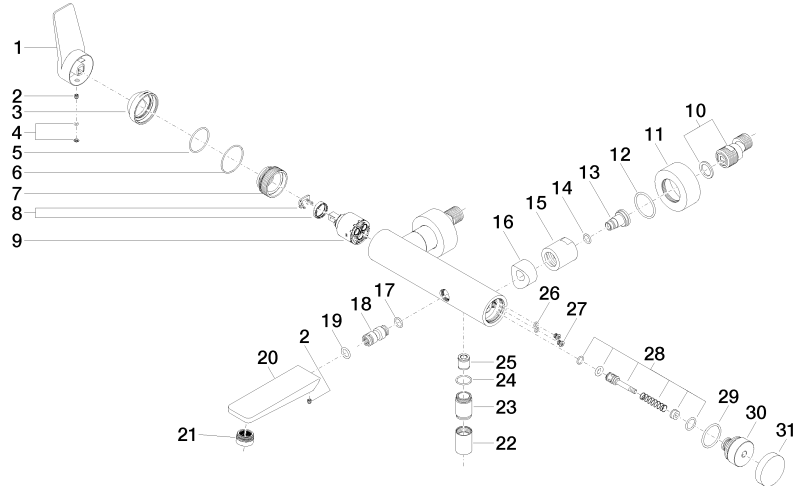

LISSÉ Single-lever bath mixer for wall mounting without shower set - Brushed Chrome

LISSÉ

33 200 845

- 190-200mm projection
- circular normal flow
- automatic bath/shower diverter
- 3/8" shower outlet
- slide-on rosettes Ø 60 mm
- 1/2" connection
- gauge 150 mm - 15 mm
- max. flow 13.5 l/min at 3 bar flow pressure
- WRAS 2311042

33 200 845

mm [inches]

Flow rate chart

Certificates

IAPMO_4976 (2).

LGA_9603.

WRAS_2311042.

LISSE Single-lever bath mixer for wall mounting without shower set - Brushed Chrome

LISSE

33 200 845

Parts for other finishes can be found here: [Chrome](#)

LISSÉ Single-lever bath mixer for wall mounting without shower set - Brushed Chrome

LISSÉ

33 200 845

Spare parts list

No.	Item Number	Name	Quantity used	Delivery time
1	09 20 84 021-93	handle	1	20
2	90 31 11 030 00 90	pin	2	2
3	09 28 30 032-93	cover	1	20
4	90 31 20 087 00-93	plug	1	20
5	09 14 10 102 90	seal	1	2
6	09 14 10 190 90	seal	1	2
7	09 24 04 296 90	nut	1	2
8	90 28 10 148 00 90	accessories	1	2
9	90 15 05 064 00 90	cartridge	1	2
10	04 11 04 030 00 90	connection	2	2
11	09 27 62 004-93	rosette	2	20
12	09 14 10 119 90	seal	2	2
13	09 29 05 005 20 90	nipple	2	60
14	09 14 10 008 90	seal	2	2
15	09 23 10 048-93	nut	2	20
16	09 18 40 059-93	sleeve	2	20
17	09 14 10 003 90	seal	1	2
18	09 24 04 043 90	nipple	1	2
19	90 14 10 011 00 90	seal	1	2
20	09 11 84 012-93	spout	1	20
21	90 23 01 161 00-93	aerator	1	20
22	90 21 02 069 00-93	cover	1	-
Spare part can no longer be ordered, please order the replacement item				
23	09 24 03 115 20-93	nipple	1	20
24	90 14 10 032 00 90	seal	1	2
25	90 23 01 141 00 90	back-flow preventer	1	2
26	09 14 10 001 90	seal	2	2
27	09 30 30 113 20 90	screw	2	2
28	90 31 09 032 00-93	diverter	1	20
29	09 14 10 101 90	seal	1	2
30	09 21 10 035 20-93	nipple	1	20
31	09 20 62 031-93	handle	1	20