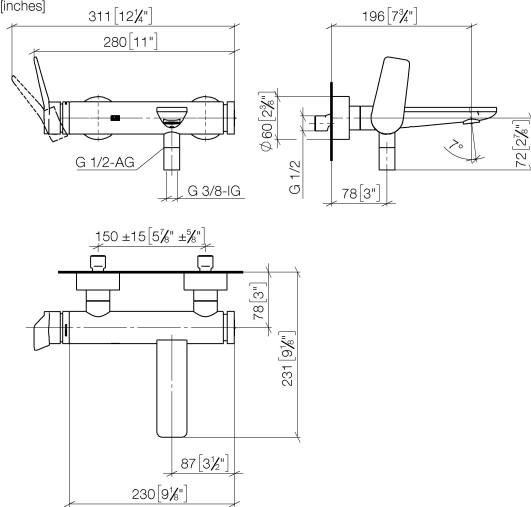

LISSÉ Single-lever bath mixer for wall mounting without shower set - Brushed Chrome

LISSÉ

33 200 845

- 190-200mm projection
- circular normal flow
- automatic bath/shower diverter
- 3/8" shower outlet
- slide-on rosettes Ø 60 mm
- 1/2" connection
- gauge 150 mm - 15 mm
- max. flow 13.5 l/min at 3 bar flow pressure
- WRAS 2311042

33 200 845

mm [inches]

Flow rate chart

Certificates

IAPMO_4976 (2).

LGA_9603.

WRAS_2311042.

LISSE Single-lever bath mixer for wall mounting without shower set - Brushed Chrome

LISSE

33 200 845

Parts for other finishes can be found here: [Chrome](#)

LISSÉ Single-lever bath mixer for wall mounting without shower set - Brushed Chrome

LISSÉ

33 200 845

Spare parts list

No.	Item Number	Name	Quantity used	Delivery time
1	09 20 84 021-93	handle	1	20
2	90 31 11 030 00 90	pin	2	2
3	09 28 30 032-93	cover	1	20
4	90 31 20 087 00-93	plug	1	20
5	09 14 10 102 90	seal	1	2
6	09 14 10 190 90	seal	1	2
7	09 24 04 296 90	nut	1	2
8	90 28 10 148 00 90	accessories	1	2
9	90 15 05 064 00 90	cartridge	1	2
10	04 11 04 030 00 90	connection	2	2
11	09 27 62 004-93	rosette	2	20
12	09 14 10 119 90	seal	2	2
13	09 29 05 005 20 90	nipple	2	60
14	09 14 10 008 90	seal	2	2
15	09 23 10 048-93	nut	2	20
16	09 18 40 059-93	sleeve	2	20
17	09 14 10 003 90	seal	1	2
18	09 24 04 043 90	nipple	1	2
19	90 14 10 011 00 90	seal	1	2
20	09 11 84 012-93	spout	1	20
21	90 23 01 161 00-93	aerator	1	20
22	90 21 02 069 00-93	cover	1	-
Spare part can no longer be ordered, please order the replacement item				
23	09 24 03 115 20-93	nipple	1	20
24	90 14 10 032 00 90	seal	1	2
25	90 23 01 141 00 90	back-flow preventer	1	2
26	09 14 10 001 90	seal	2	2
27	09 30 30 113 20 90	screw	2	2
28	90 31 09 032 00-93	diverter	1	20
29	09 14 10 101 90	seal	1	2
30	09 21 10 035 20-93	nipple	1	20
31	09 20 62 031-93	handle	1	20