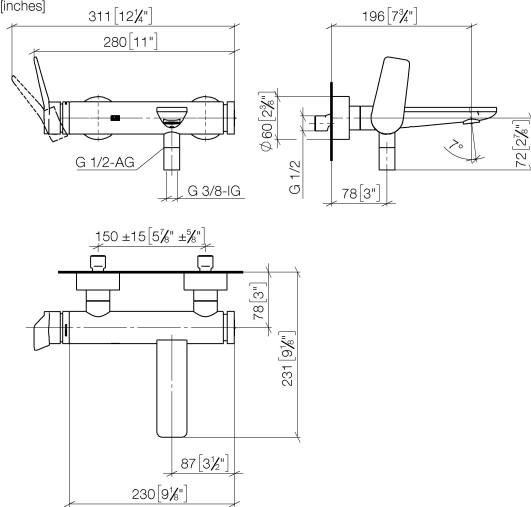

LISSÉ Single-lever bath mixer for wall mounting without shower set - Brushed Dark Platinum

LISSÉ

33 200 845

- 190-200mm projection
- circular normal flow
- automatic bath/shower diverter
- 3/8" shower outlet
- slide-on rosettes Ø 60 mm
- 1/2" connection
- gauge 150 mm - 15 mm
- max. flow 13.5 l/min at 3 bar flow pressure
- WRAS 2311042

33 200 845

mm [inches]

Flow rate chart

Certificates

LGA_9603.

WRAS_2311042.

**LISSE Single-lever bath mixer for wall mounting without shower set - Brushed
Dark Platinum**

LISSE