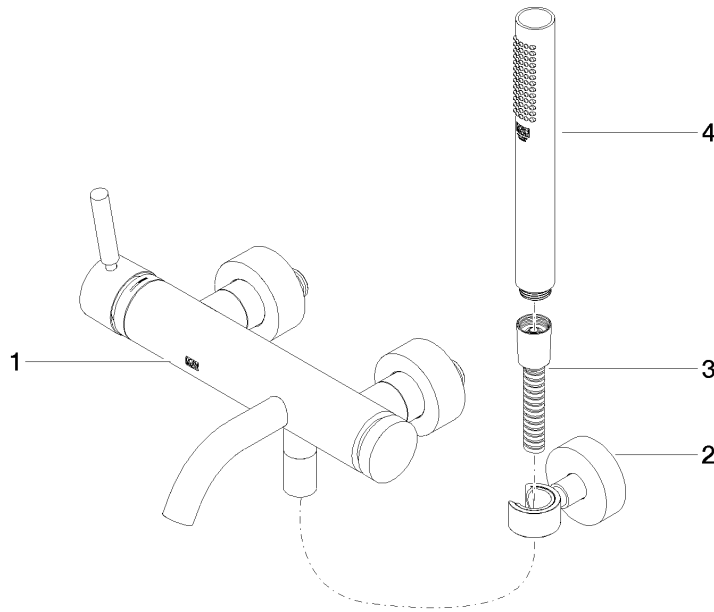

**META Single-lever bath mixer for wall mounting with hand shower set -
Brushed Platinum**

META

33 233 660

- spout: circular, air-enriched flow
- max. flow 14 l/min at 3 bar flow pressure
- Hand shower: COMPACT RAIN, max. flow rate 6.8 l/min (at 3 bar)
- complete hand shower set with anti-scale system
- 202mm projection
- automatic bath/shower diverter
- slide-on rosettes Ø 60 mm
- gauge 150 mm - 15 mm
- 1/2" connection
- metal shower hose 1250mm with integrated anti-twist protection
- shower holder rosette Ø 57mm

Intrinsic protection against back flow.

	Brushed Platinum	33 233 660-06 0050
	Chrome	33 233 660-00 0050
	Dark Chrome	33 233 660-19 0050
	Light Gold	33 233 660-26 0050
	Brushed Light Gold	33 233 660-27 0050
	Matte Black	33 233 660-33 0050
	Brushed Bronze	33 233 660-42 0050
	Brushed Champagne (22kt Gold)	33 233 660-46 0050
	Champagne (22kt Gold)	33 233 660-47 0050
	Brushed Dark Platinum	33 233 660-99 0050

**META Single-lever bath mixer for wall mounting with hand shower set -
Brushed Platinum**

META

33 233 660
Parts for other
finishes can be found
here: Chrome

Spare parts list

No.	Item Number	Name	Quantity used	Delivery time
1	33 200 660-06	META Single-lever bath mixer for wall mounting without shower set - Brushed Platinum	1	10
2	28 050 920-06	holder	1	-
Spare part can no longer be ordered, please order the replacement item				
3	90 30 02 072 00-06	Metal shower hose 1/2" x 3/8" x 1250 mm - Brushed Platinum	1	10
4	90 12 11 140 30-06	shower	1	10