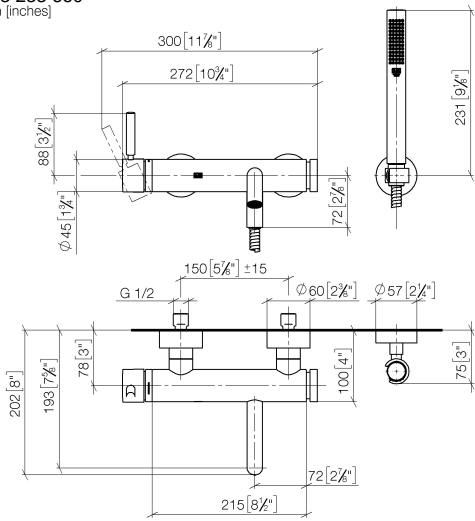

**META Single-lever bath mixer for wall mounting with hand shower set -
Brushed Light Gold**

META

33 233 660

- spout: circular, air-enriched flow
- max. flow 14 l/min at 3 bar flow pressure
- Hand shower: COMPACT RAIN, max. flow rate 6.8 l/min (at 3 bar)
- complete hand shower set with anti-scale system
- 202mm projection
- automatic bath/shower diverter
- slide-on rosettes Ø 60 mm
- gauge 150 mm - 15 mm
- 1/2" connection
- metal shower hose 1250mm with integrated anti-twist protection
- shower holder rosette Ø 57mm

Intrinsic protection against back flow.

	Brushed Light Gold	33 233 660-27 0050
	Chrome	33 233 660-00 0050
	Brushed Platinum	33 233 660-06 0050
	Dark Chrome	33 233 660-19 0050
	Light Gold	33 233 660-26 0050
	Matte Black	33 233 660-33 0050
	Brushed Bronze	33 233 660-42 0050
	Brushed Champagne (22kt Gold)	33 233 660-46 0050
	Champagne (22kt Gold)	33 233 660-47 0050
	Brushed Dark Platinum	33 233 660-99 0050

**META Single-lever bath mixer for wall mounting with hand shower set -
Brushed Light Gold**

META

33 233 660
mm [inches]

**META Single-lever bath mixer for wall mounting with hand shower set -
Brushed Light Gold**

META

33 233 660
Parts for other
finishes can be found
here: Chrome

Spare parts list

No.	Item Number	Name	Quantity used	Delivery time
1	33 200 660-27	META Single-lever bath mixer for wall mounting without shower set - Brushed Light Gold	1	30
2	28 050 920-27	holder	1	-
Spare part can no longer be ordered, please order the replacement item				
3	90 30 02 072 00-27	Metal shower hose 1/2" x 3/8" x 1250 mm - Brushed Light Gold	1	30
4	90 12 11 140 30-27	shower	1	30