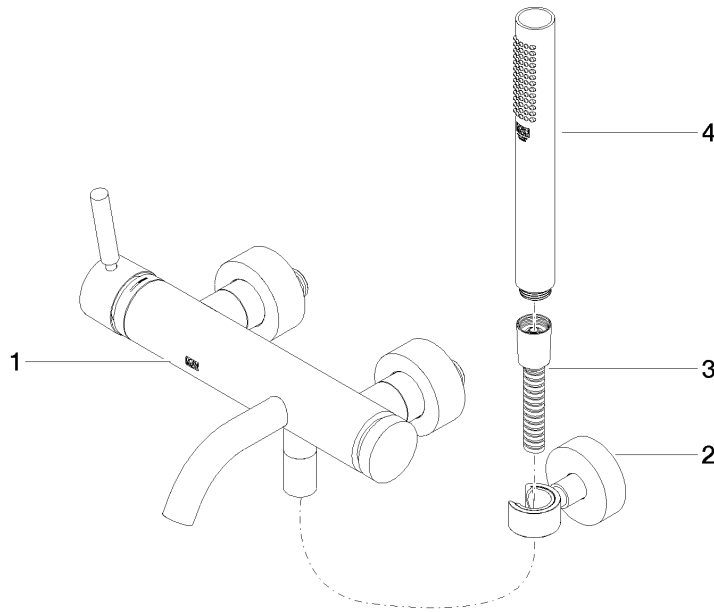

**META Single-lever bath mixer for wall mounting with hand shower set -
Brushed Light Gold**

META

33 233 660

- spout: circular, air-enriched flow
- max. flow 14 l/min at 3 bar flow pressure
- Hand shower: COMPACT RAIN, max. flow rate 6.8 l/min (at 3 bar)
- complete hand shower set with anti-scale system
- 202mm projection
- automatic bath/shower diverter
- slide-on rosettes Ø 60 mm
- gauge 150 mm - 15 mm
- 1/2" connection
- metal shower hose 1250mm with integrated anti-twist protection
- shower holder rosette Ø 57mm

**META Single-lever bath mixer for wall mounting with hand shower set -
Brushed Light Gold**

META

33 233 660
mm [inches]

**META Single-lever bath mixer for wall mounting with hand shower set -
Brushed Light Gold**

META

33 233 660
Parts for other
finishes can be found
here: Chrome

Spare parts list

No.	Item Number	Name	Quantity used	Delivery time
1	33 200 660-27	META Single-lever bath mixer for wall mounting without shower set - Brushed Light Gold	1	30
2	28 050 920-27	holder	1	-
Spare part can no longer be ordered, please order the replacement item				
3	90 30 02 072 00-27	Metal shower hose 1/2" x 3/8" x 1250 mm - Brushed Light Gold	1	30
4	90 12 11 140 30-27	shower	1	30