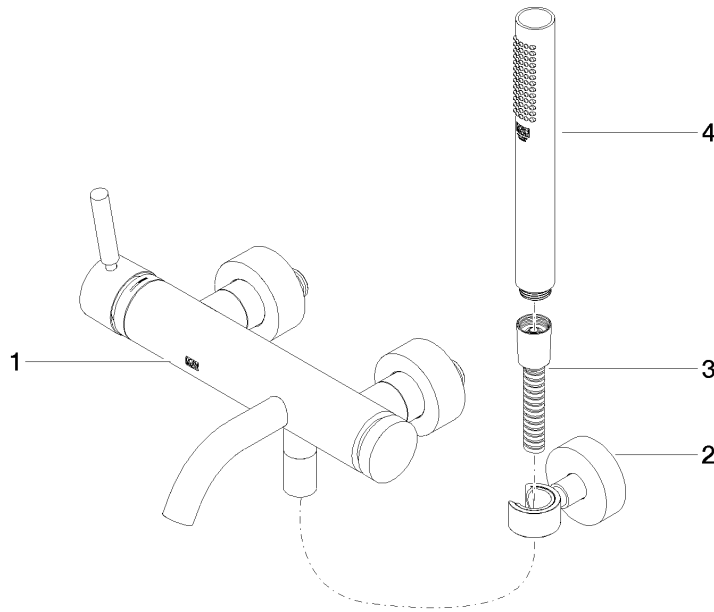

**META Single-lever bath mixer for wall mounting with hand shower set -
Brushed Bronze**

META

33 233 660

- spout: circular, air-enriched flow
- max. flow 14 l/min at 3 bar flow pressure
- Hand shower: COMPACT RAIN, max. flow rate 6.8 l/min (at 3 bar)
- complete hand shower set with anti-scale system
- 202mm projection
- automatic bath/shower diverter
- slide-on rosettes Ø 60 mm
- gauge 150 mm - 15 mm
- 1/2" connection
- metal shower hose 1250mm with integrated anti-twist protection
- shower holder rosette Ø 57mm

**META Single-lever bath mixer for wall mounting with hand shower set -
Brushed Bronze**

META

33 233 660
mm [inches]

**META Single-lever bath mixer for wall mounting with hand shower set -
Brushed Bronze**

META

33 233 660
Parts for other
finishes can be found
here: Chrome

Spare parts list

No.	Item Number	Name	Quantity used	Delivery time
1	33 200 660-42	META Single-lever bath mixer for wall mounting without shower set - Brushed Bronze	1	30
2	28 050 920-42	holder	1	-
Spare part can no longer be ordered, please order the replacement item				
3	90 30 02 072 00-42	hose	1	30
4	90 12 11 140 30-42	shower	1	30