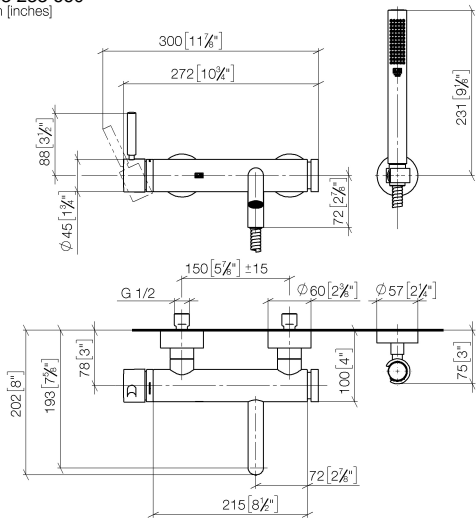

**META Single-lever bath mixer for wall mounting with hand shower set -
Brushed Bronze**

META

33 233 660

- spout: circular, air-enriched flow
- max. flow 14 l/min at 3 bar flow pressure
- Hand shower: COMPACT RAIN, max. flow rate 6.8 l/min (at 3 bar)
- complete hand shower set with anti-scale system
- 202mm projection
- automatic bath/shower diverter
- slide-on rosettes Ø 60 mm
- gauge 150 mm - 15 mm
- 1/2" connection
- metal shower hose 1250mm with integrated anti-twist protection
- shower holder rosette Ø 57mm

Intrinsic protection against back flow.

	Brushed Bronze	33 233 660-42 0050
	Chrome	33 233 660-00 0050
	Brushed Platinum	33 233 660-06 0050
	Dark Chrome	33 233 660-19 0050
	Light Gold	33 233 660-26 0050
	Brushed Light Gold	33 233 660-27 0050
	Matte Black	33 233 660-33 0050
	Brushed Champagne (22kt Gold)	33 233 660-46 0050
	Champagne (22kt Gold)	33 233 660-47 0050
	Brushed Dark Platinum	33 233 660-99 0050

**META Single-lever bath mixer for wall mounting with hand shower set -
Brushed Bronze**

META

33 233 660
mm [inches]

**META Single-lever bath mixer for wall mounting with hand shower set -
Brushed Bronze**

META

33 233 660
Parts for other
finishes can be found
here: Chrome

Spare parts list

No.	Item Number	Name	Quantity used	Delivery time
1	33 200 660-42	META Single-lever bath mixer for wall mounting without shower set - Brushed Bronze	1	30
2	28 050 920-42	holder	1	-
Spare part can no longer be ordered, please order the replacement item				
3	90 30 02 072 00-42	hose	1	30
4	90 12 11 140 30-42	shower	1	30