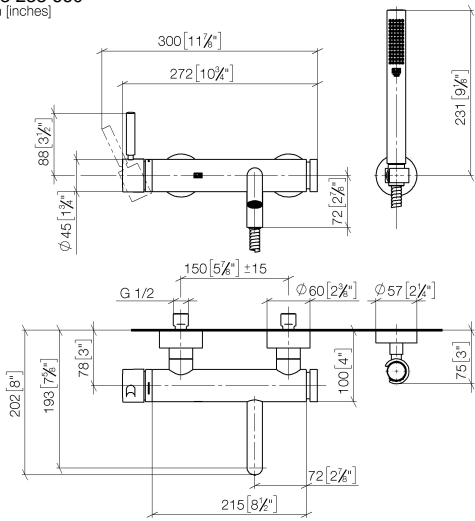

**META Single-lever bath mixer for wall mounting with hand shower set -
Brushed Champagne (22kt Gold)**

META

33 233 660

- spout: circular, air-enriched flow
- max. flow 14 l/min at 3 bar flow pressure
- Hand shower: COMPACT RAIN, max. flow rate 6.8 l/min (at 3 bar)
- complete hand shower set with anti-scale system
- 202mm projection
- automatic bath/shower diverter
- slide-on rosettes Ø 60 mm
- gauge 150 mm - 15 mm
- 1/2" connection
- metal shower hose 1250mm with integrated anti-twist protection
- shower holder rosette Ø 57mm

Intrinsic protection against back flow.

	Brushed Champagne (22kt Gold)	33 233 660-46 0050
	Chrome	33 233 660-00 0050
	Brushed Platinum	33 233 660-06 0050
	Dark Chrome	33 233 660-19 0050
	Light Gold	33 233 660-26 0050
	Brushed Light Gold	33 233 660-27 0050
	Matte Black	33 233 660-33 0050
	Brushed Bronze	33 233 660-42 0050
	Champagne (22kt Gold)	33 233 660-47 0050
	Brushed Dark Platinum	33 233 660-99 0050

**META Single-lever bath mixer for wall mounting with hand shower set -
Brushed Champagne (22kt Gold)**

META

33 233 660
mm [inches]

META Single-lever bath mixer for wall mounting with hand shower set -
Brushed Champagne (22kt Gold)