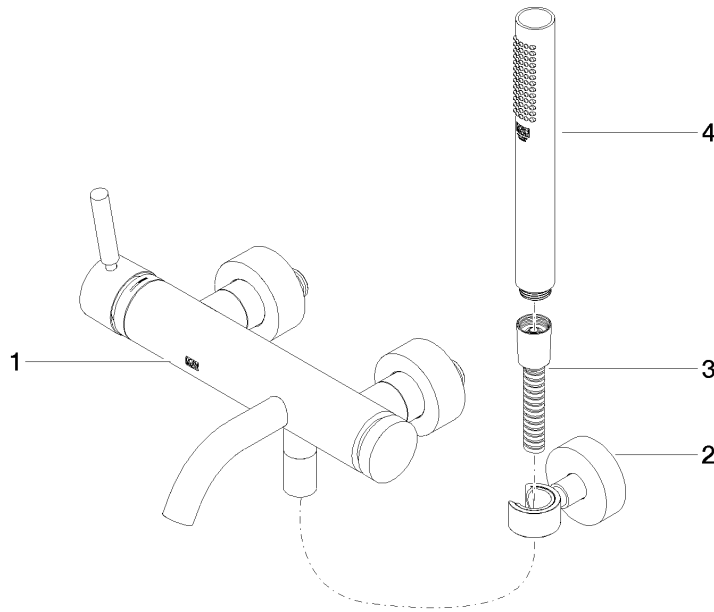

**META Single-lever bath mixer for wall mounting with hand shower set -
Brushed Dark Platinum**

META

33 233 660

- spout: circular, air-enriched flow
- max. flow 14 l/min at 3 bar flow pressure
- Hand shower: COMPACT RAIN, max. flow rate 6.8 l/min (at 3 bar)
- complete hand shower set with anti-scale system
- 202mm projection
- automatic bath/shower diverter
- slide-on rosettes Ø 60 mm
- gauge 150 mm - 15 mm
- 1/2" connection
- metal shower hose 1250mm with integrated anti-twist protection
- shower holder rosette Ø 57mm

**META Single-lever bath mixer for wall mounting with hand shower set -
Brushed Dark Platinum**

META

33 233 660
mm [inches]

**META Single-lever bath mixer for wall mounting with hand shower set -
Brushed Dark Platinum**

META

33 233 660
Parts for other
finishes can be found
here: Chrome

Spare parts list

No.	Item Number	Name	Quantity used	Delivery time
1	33 200 660-99	META Single-lever bath mixer for wall mounting without shower set - Brushed Dark Platinum	1	35
2	28 050 920-99	holder	1	-
Spare part can no longer be ordered, please order the replacement item				
3	90 30 02 072 00-99	Metal shower hose 1/2" x 3/8" x 1250 mm - Brushed Dark Platinum	1	30
4	90 12 11 140 30-99	shower	1	30