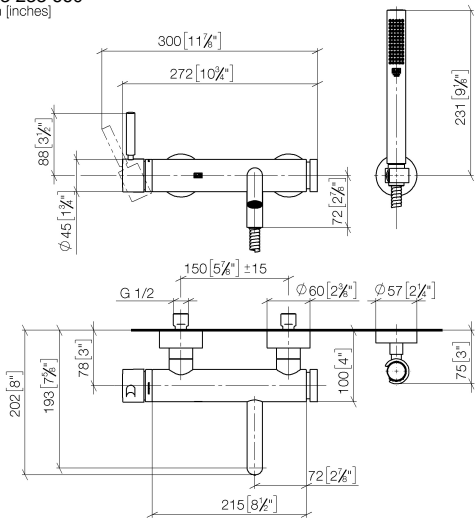

**META Single-lever bath mixer for wall mounting with hand shower set -
Brushed Dark Platinum**

META

33 233 660

- spout: circular, air-enriched flow
- max. flow 14 l/min at 3 bar flow pressure
- Hand shower: COMPACT RAIN, max. flow rate 6.8 l/min (at 3 bar)
- complete hand shower set with anti-scale system
- 202mm projection
- automatic bath/shower diverter
- slide-on rosettes Ø 60 mm
- gauge 150 mm - 15 mm
- 1/2" connection
- metal shower hose 1250mm with integrated anti-twist protection
- shower holder rosette Ø 57mm

Intrinsic protection against back flow.

	Brushed Dark Platinum	33 233 660-99 0050
	Chrome	33 233 660-00 0050
	Brushed Platinum	33 233 660-06 0050
	Dark Chrome	33 233 660-19 0050
	Light Gold	33 233 660-26 0050
	Brushed Light Gold	33 233 660-27 0050
	Matte Black	33 233 660-33 0050
	Brushed Bronze	33 233 660-42 0050
	Brushed Champagne (22kt Gold)	33 233 660-46 0050
	Champagne (22kt Gold)	33 233 660-47 0050

**META Single-lever bath mixer for wall mounting with hand shower set -
Brushed Dark Platinum**

META

33 233 660
mm [inches]

**META Single-lever bath mixer for wall mounting with hand shower set -
Brushed Dark Platinum**

META

33 233 660
Parts for other
finishes can be found
here: Chrome

Spare parts list

No.	Item Number	Name	Quantity used	Delivery time
1	33 200 660-99	META Single-lever bath mixer for wall mounting without shower set - Brushed Dark Platinum	1	35
2	28 050 920-99	holder	1	-
Spare part can no longer be ordered, please order the replacement item				
3	90 30 02 072 00-99	Metal shower hose 1/2" x 3/8" x 1250 mm - Brushed Dark Platinum	1	30
4	90 12 11 140 30-99	shower	1	30