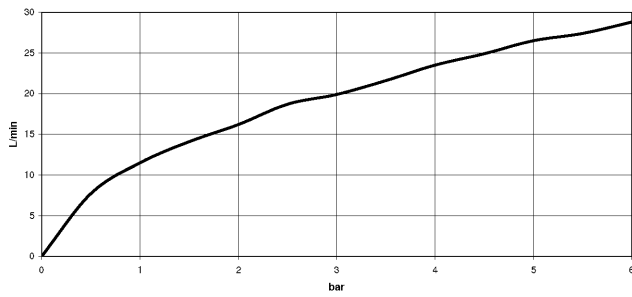

33 300 660

- 3/8" shower outlet
- slide-on rosettes Ø 60 mm
- 1/2" connection
- gauge 150 mm - 15 mm

Intrinsic protection against back flow.

	Chrome	33 300 660-00
	Brushed Platinum	33 300 660-06
	Dark Chrome	33 300 660-19
	Light Gold	33 300 660-26
	Brushed Light Gold	33 300 660-27
	Matte Black	33 300 660-33
	Brushed Bronze	33 300 660-42
	Brushed Champagne (22kt Gold)	33 300 660-46
	Champagne (22kt Gold)	33 300 660-47
	Brushed Chrome	33 300 660-93
	Brushed Dark Platinum	33 300 660-99

33 300 660

mm [inches]

Flow rate chart

Certificates

LGA_29688.

Belgaqua_21-025-
27_1.

DVGW_DW-
6506DN0125.

WRAS_2205033.