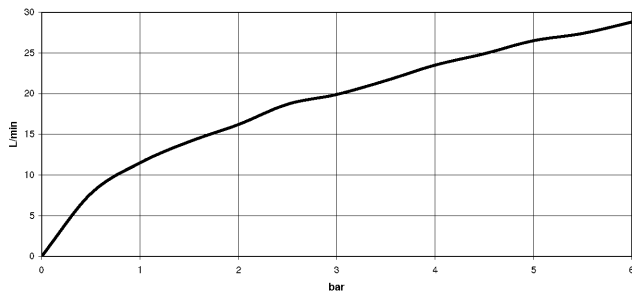

33 300 660

- 3/8" shower outlet
- slide-on rosettes Ø 60 mm
- 1/2" connection
- gauge 150 mm - 15 mm
- WRAS 2205033

Intrinsic protection against back flow.

	Dark Chrome	33 300 660-19
	Chrome	33 300 660-00
	Brushed Platinum	33 300 660-06
	Light Gold	33 300 660-26
	Brushed Light Gold	33 300 660-27
	Matte Black	33 300 660-33
	Brushed Bronze	33 300 660-42
	Brushed Champagne (22kt Gold)	33 300 660-46
	Champagne (22kt Gold)	33 300 660-47
	Brushed Chrome	33 300 660-93
	Brushed Dark Platinum	33 300 660-99

33 300 660

mm [inches]

**Flow rate chart**

**Certificates**

LGA\_29688.

DVGW\_DW-  
6506DN0125.

WRAS\_2205033.

33 300 660