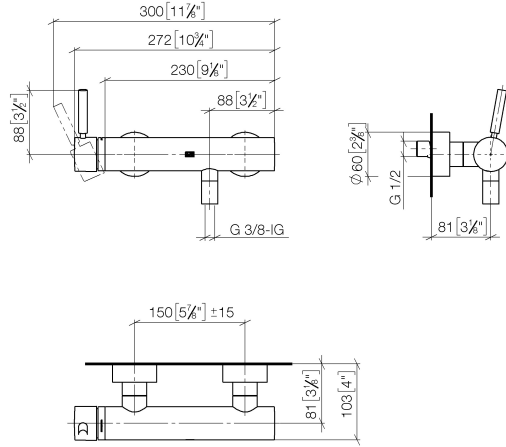

33 300 660

- 3/8" shower outlet
- slide-on rosettes Ø 60 mm
- 1/2" connection
- gauge 150 mm - 15 mm
- WRAS 2205033

Intrinsic protection against back flow.

	Dark Chrome	33 300 660-19
	Chrome	33 300 660-00
	Brushed Platinum	33 300 660-06
	Light Gold	33 300 660-26
	Brushed Light Gold	33 300 660-27
	Matte Black	33 300 660-33
	Brushed Bronze	33 300 660-42
	Brushed Champagne (22kt Gold)	33 300 660-46
	Champagne (22kt Gold)	33 300 660-47
	Brushed Chrome	33 300 660-93
	Brushed Dark Platinum	33 300 660-99

33 300 660

mm [inches]

**Flow rate chart**

**Certificates**

LGA\_29688.

DVGW\_DW-  
6506DN0125.

WRAS\_2205033.

33 300 660