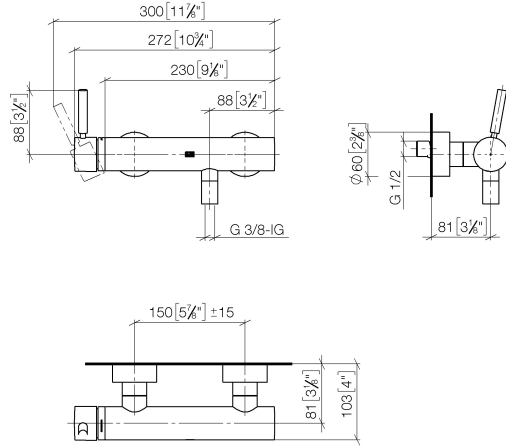

33 300 660

- 3/8" shower outlet
- slide-on rosettes Ø 60 mm
- 1/2" connection
- gauge 150 mm - 15 mm

Intrinsic protection against back flow.

	Light Gold	33 300 660-26
	Chrome	33 300 660-00
	Brushed Platinum	33 300 660-06
	Dark Chrome	33 300 660-19
	Brushed Light Gold	33 300 660-27
	Matte Black	33 300 660-33
	Brushed Bronze	33 300 660-42
	Brushed Champagne (22kt Gold)	33 300 660-46
	Champagne (22kt Gold)	33 300 660-47
	Brushed Chrome	33 300 660-93
	Brushed Dark Platinum	33 300 660-99

33 300 660

mm [inches]

Flow rate chart

Certificates

LGA_29688.

33 300 660

Parts for other finishes can be found here: [Chrome](#)

Spare parts list

No.	Item Number	Name	Quantity used	Delivery time
1	90 20 66 007 00-26	handle	1	30
2	09 28 30 032-26	cover	1	60
3	09 14 10 102 90	seal	1	2
4	09 24 04 296 90	nut	1	2
5	90 28 10 148 00 90	accessories	1	2
6	90 15 05 064 00 90	cartridge	1	2
7	04 11 04 030 00 90	connection	2	2
8	09 27 62 004-26	rosette	2	60
9	09 14 10 119 90	seal	2	2
10	09 29 05 005 20 90	nipple	2	60
11	09 14 10 008 90	seal	2	2
12	09 23 10 048-26	nut	2	60
13	09 18 40 059-26	sleeve	2	60
14	90 23 01 141 00 90	back-flow preventer	1	2
15	90 14 10 032 00 90	seal	1	2
16	09 24 03 115 20-26	nipple	1	60
17	90 21 02 069 00-26	cover	1	30