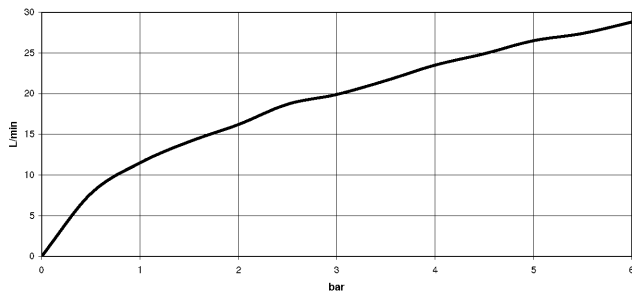

33 300 660

- 3/8" shower outlet
- slide-on rosettes Ø 60 mm
- 1/2" connection
- gauge 150 mm - 15 mm

Intrinsic protection against back flow.

	Light Gold	33 300 660-26
	Chrome	33 300 660-00
	Brushed Platinum	33 300 660-06
	Dark Chrome	33 300 660-19
	Brushed Light Gold	33 300 660-27
	Matte Black	33 300 660-33
	Brushed Bronze	33 300 660-42
	Brushed Champagne (22kt Gold)	33 300 660-46
	Champagne (22kt Gold)	33 300 660-47
	Brushed Chrome	33 300 660-93
	Brushed Dark Platinum	33 300 660-99

33 300 660

mm [inches]

Flow rate chart

Certificates

LGA_29688.

33 300 660

Parts for other finishes can be found here: [Chrome](#)

Spare parts list

No.	Item Number	Name	Quantity used	Delivery time
1	90 20 66 007 00-26	handle	1	30
2	09 28 30 032-26	cover	1	60
3	09 14 10 102 90	seal	1	2
4	09 24 04 296 90	nut	1	2
5	90 28 10 148 00 90	accessories	1	2
6	90 15 05 064 00 90	cartridge	1	2
7	04 11 04 030 00 90	connection	2	2
8	09 27 62 004-26	rosette	2	60
9	09 14 10 119 90	seal	2	2
10	09 29 05 005 20 90	nipple	2	60
11	09 14 10 008 90	seal	2	2
12	09 23 10 048-26	nut	2	60
13	09 18 40 059-26	sleeve	2	60
14	90 23 01 141 00 90	back-flow preventer	1	2
15	90 14 10 032 00 90	seal	1	2
16	09 24 03 115 20-26	nipple	1	60
17	90 21 02 069 00-26	cover	1	30