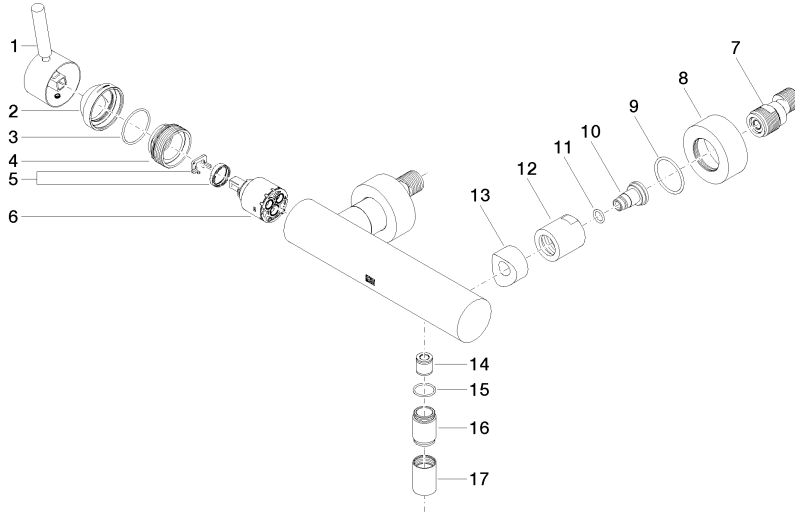

33 300 660

- 3/8" shower outlet
- slide-on rosettes Ø 60 mm
- 1/2" connection
- gauge 150 mm - 15 mm

Intrinsic protection against back flow.

	Light Gold	33 300 660-26
	Chrome	33 300 660-00
	Brushed Platinum	33 300 660-06
	Dark Chrome	33 300 660-19
	Brushed Light Gold	33 300 660-27
	Matte Black	33 300 660-33
	Brushed Bronze	33 300 660-42
	Brushed Champagne (22kt Gold)	33 300 660-46
	Champagne (22kt Gold)	33 300 660-47
	Brushed Chrome	33 300 660-93
	Brushed Dark Platinum	33 300 660-99

33 300 660

mm [inches]

Flow rate chart

Certificates

LGA_29688.

33 300 660

Parts for other finishes can be found here: [Chrome](#)

Spare parts list

No.	Item Number	Name	Quantity used	Delivery time
1	90 20 66 007 00-26	handle	1	30
2	09 28 30 032-26	cover	1	60
3	09 14 10 102 90	seal	1	2
4	09 24 04 296 90	nut	1	2
5	90 28 10 148 00 90	accessories	1	2
6	90 15 05 064 00 90	cartridge	1	2
7	04 11 04 030 00 90	connection	2	2
8	09 27 62 004-26	rosette	2	60
9	09 14 10 119 90	seal	2	2
10	09 29 05 005 20 90	nipple	2	60
11	09 14 10 008 90	seal	2	2
12	09 23 10 048-26	nut	2	60
13	09 18 40 059-26	sleeve	2	60
14	90 23 01 141 00 90	back-flow preventer	1	2
15	90 14 10 032 00 90	seal	1	2
16	09 24 03 115 20-26	nipple	1	60
17	90 21 02 069 00-26	cover	1	30