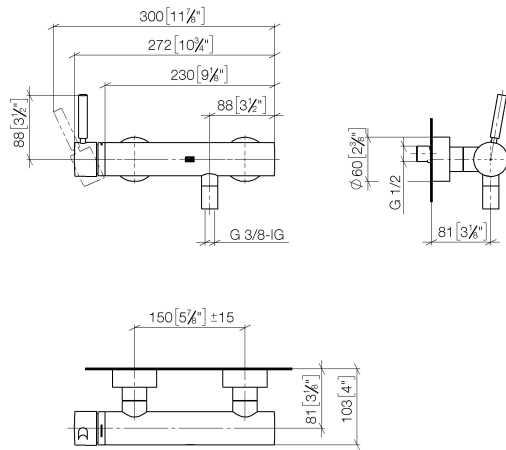

33 300 660

- 3/8" shower outlet
- slide-on rosettes Ø 60 mm
- 1/2" connection
- gauge 150 mm - 15 mm

Intrinsic protection against back flow.

	Brushed Light Gold	33 300 660-27
	Chrome	33 300 660-00
	Brushed Platinum	33 300 660-06
	Dark Chrome	33 300 660-19
	Light Gold	33 300 660-26
	Matte Black	33 300 660-33
	Brushed Bronze	33 300 660-42
	Brushed Champagne (22kt Gold)	33 300 660-46
	Champagne (22kt Gold)	33 300 660-47
	Brushed Chrome	33 300 660-93
	Brushed Dark Platinum	33 300 660-99

33 300 660

mm [inches]

Flow rate chart

Certificates

LGA_29688.

33 300 660

Parts for other finishes can be found here: [Chrome](#)

Spare parts list

No.	Item Number	Name	Quantity used	Delivery time
1	90 20 66 007 00-27	handle	1	30
2	09 28 30 032-27	cover	1	60
3	09 14 10 102 90	seal	1	2
4	09 24 04 296 90	nut	1	2
5	90 28 10 148 00 90	accessories	1	2
6	90 15 05 064 00 90	cartridge	1	2
7	04 11 04 030 00 90	connection	2	2
8	09 27 62 004-27	rosette	2	60
9	09 14 10 119 90	seal	2	2
10	09 29 05 005 20 90	nipple	2	60
11	09 14 10 008 90	seal	2	2
12	09 23 10 048-27	nut	2	60
13	09 18 40 059-27	sleeve	2	60
14	90 23 01 141 00 90	back-flow preventer	1	2
15	90 14 10 032 00 90	seal	1	2
16	09 24 03 115 20-27	nipple	1	60
17	90 21 02 069 00-27	cover	1	30