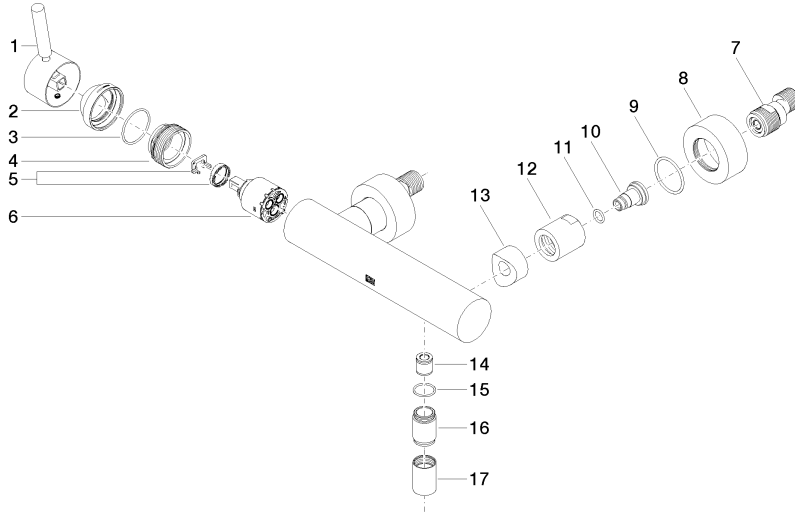

33 300 660

- 3/8" shower outlet
- slide-on rosettes Ø 60 mm
- 1/2" connection
- gauge 150 mm - 15 mm

Intrinsic protection against back flow.

	Brushed Light Gold	33 300 660-27
	Chrome	33 300 660-00
	Brushed Platinum	33 300 660-06
	Dark Chrome	33 300 660-19
	Light Gold	33 300 660-26
	Matte Black	33 300 660-33
	Brushed Bronze	33 300 660-42
	Brushed Champagne (22kt Gold)	33 300 660-46
	Champagne (22kt Gold)	33 300 660-47
	Brushed Chrome	33 300 660-93
	Brushed Dark Platinum	33 300 660-99

33 300 660

mm [inches]

Flow rate chart

Certificates

LGA_29688.

33 300 660

Parts for other finishes can be found here: [Chrome](#)

Spare parts list

No.	Item Number	Name	Quantity used	Delivery time
1	90 20 66 007 00-27	handle	1	30
2	09 28 30 032-27	cover	1	60
3	09 14 10 102 90	seal	1	2
4	09 24 04 296 90	nut	1	2
5	90 28 10 148 00 90	accessories	1	2
6	90 15 05 064 00 90	cartridge	1	2
7	04 11 04 030 00 90	connection	2	2
8	09 27 62 004-27	rosette	2	60
9	09 14 10 119 90	seal	2	2
10	09 29 05 005 20 90	nipple	2	60
11	09 14 10 008 90	seal	2	2
12	09 23 10 048-27	nut	2	60
13	09 18 40 059-27	sleeve	2	60
14	90 23 01 141 00 90	back-flow preventer	1	2
15	90 14 10 032 00 90	seal	1	2
16	09 24 03 115 20-27	nipple	1	60
17	90 21 02 069 00-27	cover	1	30