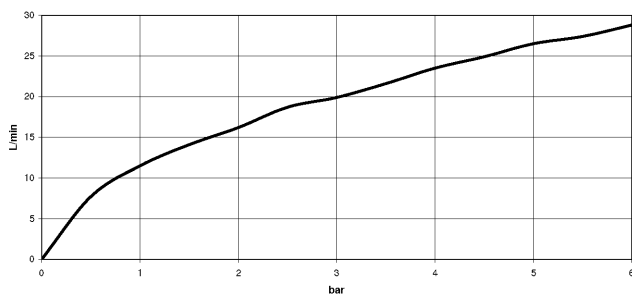

33 300 660

- 3/8" shower outlet
- slide-on rosettes Ø 60 mm
- 1/2" connection
- gauge 150 mm - 15 mm

Intrinsic protection against back flow.

	Brushed Light Gold	33 300 660-27
	Chrome	33 300 660-00
	Brushed Platinum	33 300 660-06
	Dark Chrome	33 300 660-19
	Light Gold	33 300 660-26
	Matte Black	33 300 660-33
	Brushed Bronze	33 300 660-42
	Brushed Champagne (22kt Gold)	33 300 660-46
	Champagne (22kt Gold)	33 300 660-47
	Brushed Chrome	33 300 660-93
	Brushed Dark Platinum	33 300 660-99

33 300 660

mm [inches]

Flow rate chart

Certificates

LGA_29688.

33 300 660

Parts for other finishes can be found here: [Chrome](#)

Spare parts list

No.	Item Number	Name	Quantity used	Delivery time
1	90 20 66 007 00-27	handle	1	30
2	09 28 30 032-27	cover	1	60
3	09 14 10 102 90	seal	1	2
4	09 24 04 296 90	nut	1	2
5	90 28 10 148 00 90	accessories	1	2
6	90 15 05 064 00 90	cartridge	1	2
7	04 11 04 030 00 90	connection	2	2
8	09 27 62 004-27	rosette	2	60
9	09 14 10 119 90	seal	2	2
10	09 29 05 005 20 90	nipple	2	60
11	09 14 10 008 90	seal	2	2
12	09 23 10 048-27	nut	2	60
13	09 18 40 059-27	sleeve	2	60
14	90 23 01 141 00 90	back-flow preventer	1	2
15	90 14 10 032 00 90	seal	1	2
16	09 24 03 115 20-27	nipple	1	60
17	90 21 02 069 00-27	cover	1	30