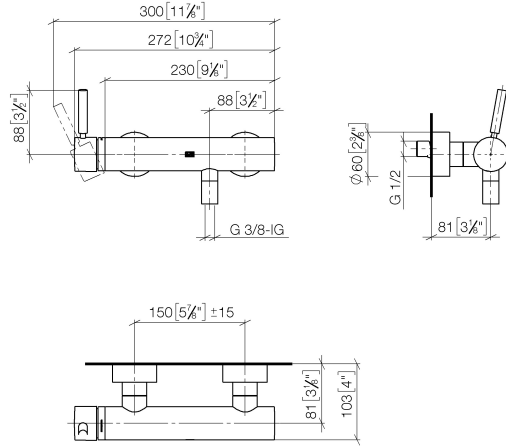

33 300 660

- 3/8" shower outlet
- slide-on rosettes Ø 60 mm
- 1/2" connection
- gauge 150 mm - 15 mm

Intrinsic protection against back flow.

	Matte Black	33 300 660-33
	Chrome	33 300 660-00
	Brushed Platinum	33 300 660-06
	Dark Chrome	33 300 660-19
	Light Gold	33 300 660-26
	Brushed Light Gold	33 300 660-27
	Brushed Bronze	33 300 660-42
	Brushed Champagne (22kt Gold)	33 300 660-46
	Champagne (22kt Gold)	33 300 660-47
	Brushed Chrome	33 300 660-93
	Brushed Dark Platinum	33 300 660-99

33 300 660

mm [inches]

Flow rate chart

Certificates

LGA_29688.

Belgaqua_21-025-27_1.

DVGW_DW-6506DN0125.

WRAS_2205033.

33 300 660

Parts for other finishes can be found here: [Chrome](#)

Spare parts list

No.	Item Number	Name	Quantity used	Delivery time
1	90 20 66 007 00-33	handle	1	30
2	09 28 30 032-33	cover	1	30
3	09 14 10 102 90	seal	1	2
4	09 24 04 296 90	nut	1	2
5	90 28 10 148 00 90	accessories	1	2
6	90 15 05 064 00 90	cartridge	1	2
7	04 11 04 030 00 90	connection	2	2
8	09 27 62 004-33	rosette	2	30
9	09 14 10 119 90	seal	2	2
10	09 29 05 005 20 90	nipple	2	60
11	09 14 10 008 90	seal	2	2
12	09 23 10 048-33	nut	2	30
13	09 18 40 059-33	sleeve	2	30
14	90 23 01 141 00 90	back-flow preventer	1	2
15	90 14 10 032 00 90	seal	1	2
16	09 24 03 115 20-33	nipple	1	30
17	90 21 02 069 00-33	cover	1	30