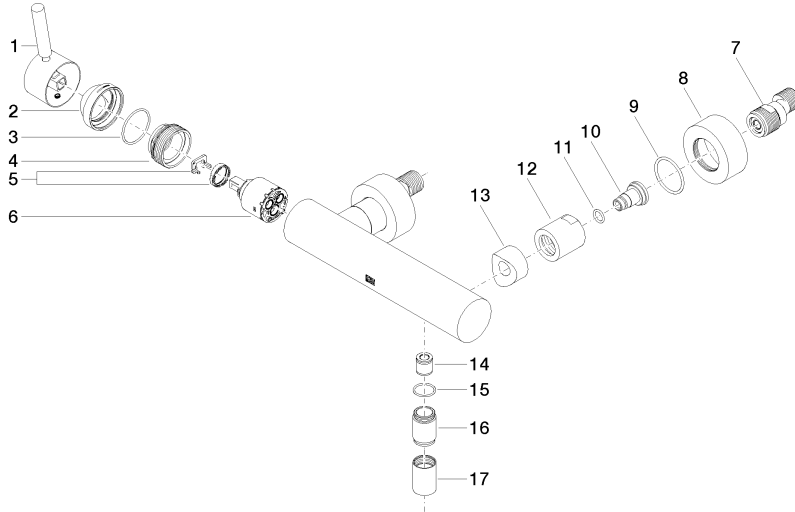

33 300 660

- 3/8" shower outlet
- slide-on rosettes Ø 60 mm
- 1/2" connection
- gauge 150 mm - 15 mm

Intrinsic protection against back flow.

	Matte Black	33 300 660-33
	Chrome	33 300 660-00
	Brushed Platinum	33 300 660-06
	Dark Chrome	33 300 660-19
	Light Gold	33 300 660-26
	Brushed Light Gold	33 300 660-27
	Brushed Bronze	33 300 660-42
	Brushed Champagne (22kt Gold)	33 300 660-46
	Champagne (22kt Gold)	33 300 660-47
	Brushed Chrome	33 300 660-93
	Brushed Dark Platinum	33 300 660-99

33 300 660

mm [inches]

Flow rate chart

Certificates

LGA_29688.

Belgaqua_21-025-27_1.

DVGW_DW-6506DN0125.

WRAS_2205033.

33 300 660

Parts for other finishes can be found here: [Chrome](#)

Spare parts list

No.	Item Number	Name	Quantity used	Delivery time
1	90 20 66 007 00-33	handle	1	30
2	09 28 30 032-33	cover	1	30
3	09 14 10 102 90	seal	1	2
4	09 24 04 296 90	nut	1	2
5	90 28 10 148 00 90	accessories	1	2
6	90 15 05 064 00 90	cartridge	1	2
7	04 11 04 030 00 90	connection	2	2
8	09 27 62 004-33	rosette	2	30
9	09 14 10 119 90	seal	2	2
10	09 29 05 005 20 90	nipple	2	60
11	09 14 10 008 90	seal	2	2
12	09 23 10 048-33	nut	2	30
13	09 18 40 059-33	sleeve	2	30
14	90 23 01 141 00 90	back-flow preventer	1	2
15	90 14 10 032 00 90	seal	1	2
16	09 24 03 115 20-33	nipple	1	30
17	90 21 02 069 00-33	cover	1	30