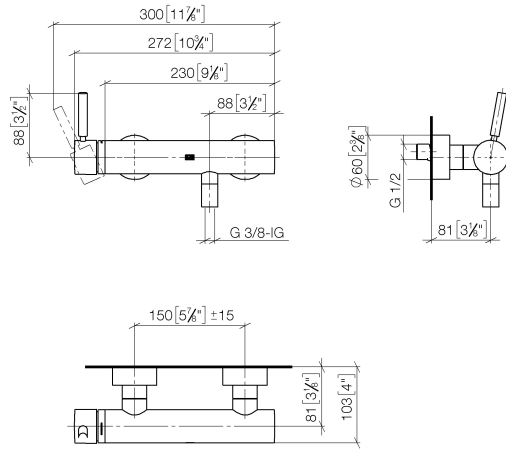

33 300 660

- 3/8" shower outlet
- slide-on rosettes Ø 60 mm
- 1/2" connection
- gauge 150 mm - 15 mm
- WRAS 2205033

Intrinsic protection against back flow.

	Brushed Bronze	33 300 660-42
	Chrome	33 300 660-00
	Brushed Platinum	33 300 660-06
	Dark Chrome	33 300 660-19
	Light Gold	33 300 660-26
	Brushed Light Gold	33 300 660-27
	Matte Black	33 300 660-33
	Brushed Champagne (22kt Gold)	33 300 660-46
	Champagne (22kt Gold)	33 300 660-47
	Brushed Chrome	33 300 660-93
	Brushed Dark Platinum	33 300 660-99

33 300 660

mm [inches]

Flow rate chart

Certificates

LGA_29688.

33 300 660

Parts for other finishes can be found here: [Chrome](#)

Spare parts list

No.	Item Number	Name	Quantity used	Delivery time
1	90 20 66 007 00-42	handle	1	30
2	09 28 30 032-42	cover	1	60
3	09 14 10 102 90	seal	1	2
4	09 24 04 296 90	nut	1	2
5	90 28 10 148 00 90	accessories	1	2
6	90 15 05 064 00 90	cartridge	1	2
7	04 11 04 030 00 90	connection	2	2
8	09 27 62 004-42	rosette	2	60
9	09 14 10 119 90	seal	2	2
10	09 29 05 005 20 90	nipple	2	60
11	09 14 10 008 90	seal	2	2
12	09 23 10 048-42	nut	2	60
13	09 18 40 059-42	sleeve	2	60
14	90 23 01 141 00 90	back-flow preventer	1	2
15	90 14 10 032 00 90	seal	1	2
16	09 24 03 115 20-42	nipple	1	60
17	90 21 02 069 00-42	cover	1	30