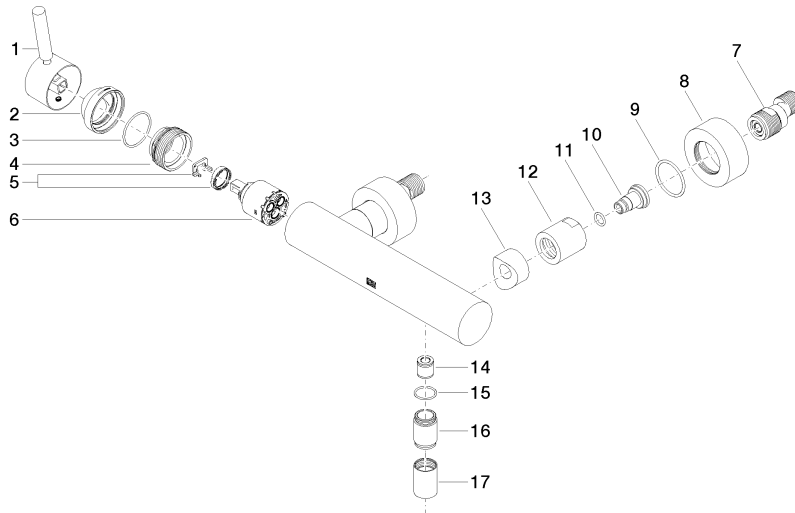

33 300 660

- 3/8" shower outlet
- slide-on rosettes Ø 60 mm
- 1/2" connection
- gauge 150 mm - 15 mm
- WRAS 2205033

Intrinsic protection against back flow.

	Brushed Bronze	33 300 660-42
	Chrome	33 300 660-00
	Brushed Platinum	33 300 660-06
	Dark Chrome	33 300 660-19
	Light Gold	33 300 660-26
	Brushed Light Gold	33 300 660-27
	Matte Black	33 300 660-33
	Brushed Champagne (22kt Gold)	33 300 660-46
	Champagne (22kt Gold)	33 300 660-47
	Brushed Chrome	33 300 660-93
	Brushed Dark Platinum	33 300 660-99

33 300 660

mm [inches]

Flow rate chart

Certificates

LGA_29688.

33 300 660

Parts for other finishes can be found here: [Chrome](#)

Spare parts list

No.	Item Number	Name	Quantity used	Delivery time
1	90 20 66 007 00-42	handle	1	30
2	09 28 30 032-42	cover	1	60
3	09 14 10 102 90	seal	1	2
4	09 24 04 296 90	nut	1	2
5	90 28 10 148 00 90	accessories	1	2
6	90 15 05 064 00 90	cartridge	1	2
7	04 11 04 030 00 90	connection	2	2
8	09 27 62 004-42	rosette	2	60
9	09 14 10 119 90	seal	2	2
10	09 29 05 005 20 90	nipple	2	60
11	09 14 10 008 90	seal	2	2
12	09 23 10 048-42	nut	2	60
13	09 18 40 059-42	sleeve	2	60
14	90 23 01 141 00 90	back-flow preventer	1	2
15	90 14 10 032 00 90	seal	1	2
16	09 24 03 115 20-42	nipple	1	60
17	90 21 02 069 00-42	cover	1	30