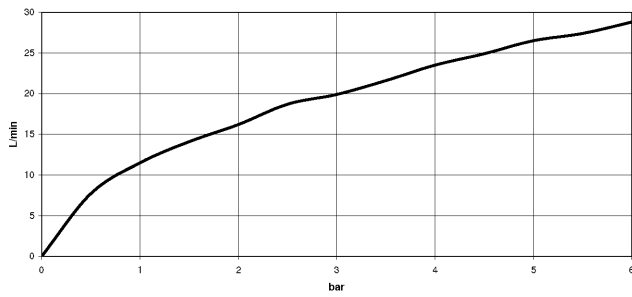

META Single-lever shower mixer for wall mounting - Brushed Champagne (22kt Gold)

META

33 300 660

- 3/8" shower outlet
- slide-on rosettes Ø 60 mm
- 1/2" connection
- gauge 150 mm - 15 mm
- WRAS 2205033

Intrinsic protection against back flow.

33 300 660
mm [inches]

Flow rate chart

Certificates

LGA_29688.

WRAS_2205033.

33 300 660

Parts for other finishes can be found here: [Chrome](#)

Spare parts list