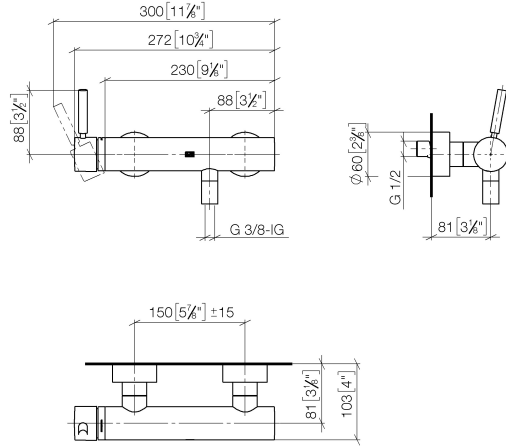

META Single-lever shower mixer for wall mounting - Brushed Champagne (22kt Gold)

META

33 300 660

- 3/8" shower outlet
- slide-on rosettes Ø 60 mm
- 1/2" connection
- gauge 150 mm - 15 mm
- WRAS 2205033

Intrinsic protection against back flow.

33 300 660
mm [inches]

Flow rate chart

Certificates

LGA_29688.

WRAS_2205033.

33 300 660

Parts for other finishes can be found here: [Chrome](#)

Spare parts list

No.	Item Number	Name	Quantity used	Delivery time
1	90 20 66 007 00-46	handle	1	30
2	09 28 30 032-46	cover	1	60
3	09 14 10 102 90	seal	1	2
4	09 24 04 296 90	nut	1	2
5	90 28 10 148 00 90	accessories	1	2
6	90 15 05 064 00 90	cartridge	1	2
7	04 11 04 030 00 90	connection	2	2
8	09 27 62 004-46	rosette	2	60
9	09 14 10 119 90	seal	2	2
10	09 29 05 005 20 90	nipple	2	60
11	09 14 10 008 90	seal	2	2
12	09 23 10 048-46	nut	2	60
13	09 18 40 059-46	sleeve	2	60
14	90 23 01 141 00 90	back-flow preventer	1	2
15	90 14 10 032 00 90	seal	1	2
16	09 24 03 115 20-46	nipple	1	30
17	90 21 02 069 00-46	cover	1	30