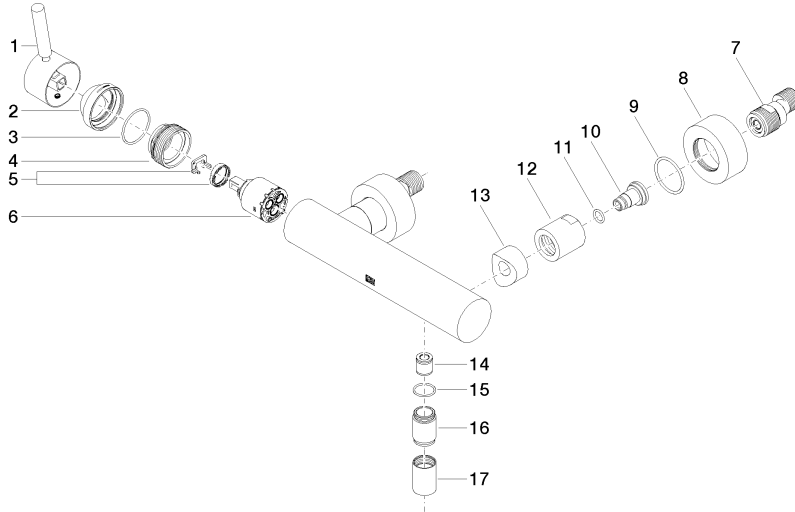

META Single-lever shower mixer for wall mounting - Brushed Champagne (22kt Gold)

META

33 300 660

- 3/8" shower outlet
- slide-on rosettes Ø 60 mm
- 1/2" connection
- gauge 150 mm - 15 mm
- WRAS 2205033

Intrinsic protection against back flow.

33 300 660
mm [inches]

Flow rate chart

Certificates

LGA_29688.

WRAS_2205033.

33 300 660

Parts for other finishes can be found here: [Chrome](#)

Spare parts list

No.	Item Number	Name	Quantity used	Delivery time
1	90 20 66 007 00-46	handle	1	30
2	09 28 30 032-46	cover	1	60
3	09 14 10 102 90	seal	1	2
4	09 24 04 296 90	nut	1	2
5	90 28 10 148 00 90	accessories	1	2
6	90 15 05 064 00 90	cartridge	1	2
7	04 11 04 030 00 90	connection	2	2
8	09 27 62 004-46	rosette	2	60
9	09 14 10 119 90	seal	2	2
10	09 29 05 005 20 90	nipple	2	60
11	09 14 10 008 90	seal	2	2
12	09 23 10 048-46	nut	2	60
13	09 18 40 059-46	sleeve	2	60
14	90 23 01 141 00 90	back-flow preventer	1	2
15	90 14 10 032 00 90	seal	1	2
16	09 24 03 115 20-46	nipple	1	30
17	90 21 02 069 00-46	cover	1	30