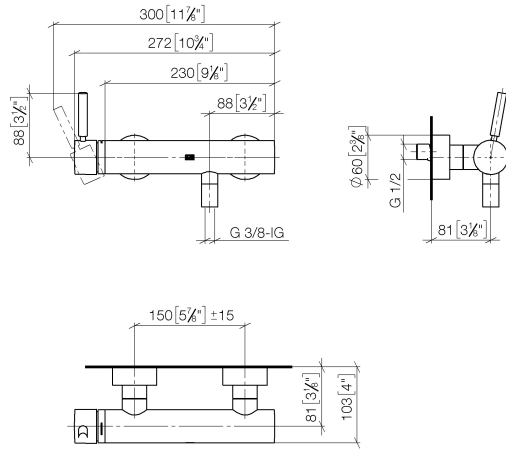

33 300 660

- 3/8" shower outlet
- slide-on rosettes Ø 60 mm
- 1/2" connection
- gauge 150 mm - 15 mm
- WRAS 2205033

Intrinsic protection against back flow.

	Champagne (22kt Gold)	33 300 660-47
	Chrome	33 300 660-00
	Brushed Platinum	33 300 660-06
	Dark Chrome	33 300 660-19
	Light Gold	33 300 660-26
	Brushed Light Gold	33 300 660-27
	Matte Black	33 300 660-33
	Brushed Bronze	33 300 660-42
	Brushed Champagne (22kt Gold)	33 300 660-46
	Brushed Chrome	33 300 660-93
	Brushed Dark Platinum	33 300 660-99

33 300 660

mm [inches]

Flow rate chart

Certificates

LGA_29688.

WRAS_2205033.

33 300 660

Parts for other finishes can be found here: [Chrome](#)

Spare parts list

No.	Item Number	Name	Quantity used	Delivery time
1	90 20 66 007 00-47	handle	1	30
2	09 28 30 032-47	cover	1	60
3	09 14 10 102 90	seal	1	2
4	09 24 04 296 90	nut	1	2
5	90 28 10 148 00 90	accessories	1	2
6	90 15 05 064 00 90	cartridge	1	2
7	04 11 04 030 00 90	connection	2	2
8	09 27 62 004-47	rosette	2	30
9	09 14 10 119 90	seal	2	2
10	09 29 05 005 20 90	nipple	2	60
11	09 14 10 008 90	seal	2	2
12	09 23 10 048-47	nut	2	60
13	09 18 40 059-47	sleeve	2	60
14	90 23 01 141 00 90	back-flow preventer	1	2
15	90 14 10 032 00 90	seal	1	2
16	09 24 03 115 20-47	nipple	1	30
17	90 21 02 069 00-47	cover	1	30