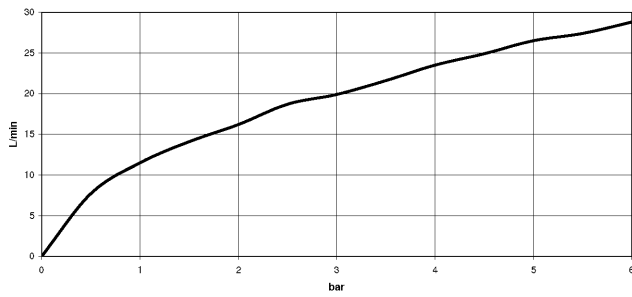

33 300 660

- 3/8" shower outlet
- slide-on rosettes Ø 60 mm
- 1/2" connection
- gauge 150 mm - 15 mm
- WRAS 2205033

Intrinsic protection against back flow.

	Champagne (22kt Gold)	33 300 660-47
	Chrome	33 300 660-00
	Brushed Platinum	33 300 660-06
	Dark Chrome	33 300 660-19
	Light Gold	33 300 660-26
	Brushed Light Gold	33 300 660-27
	Matte Black	33 300 660-33
	Brushed Bronze	33 300 660-42
	Brushed Champagne (22kt Gold)	33 300 660-46
	Brushed Chrome	33 300 660-93
	Brushed Dark Platinum	33 300 660-99

33 300 660

mm [inches]

Flow rate chart

Certificates

LGA_29688.

WRAS_2205033.

33 300 660

Parts for other finishes can be found here: [Chrome](#)