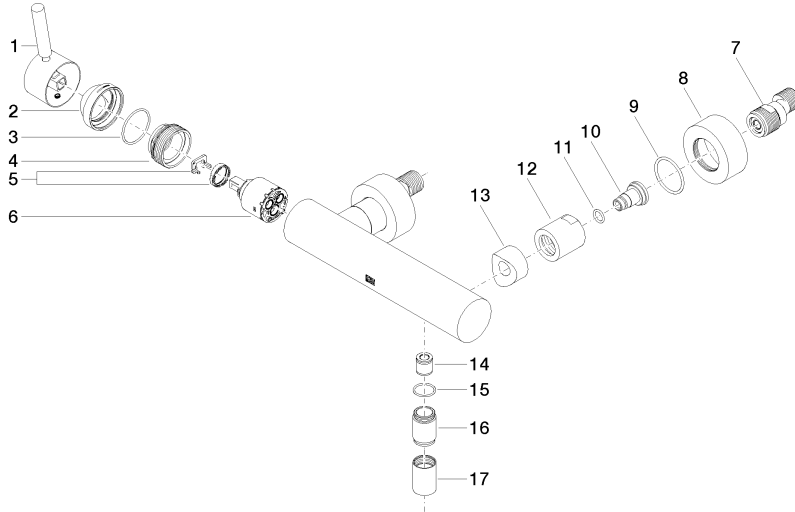

33 300 660

- 3/8" shower outlet
- slide-on rosettes Ø 60 mm
- 1/2" connection
- gauge 150 mm - 15 mm

Intrinsic protection against back flow.

	Brushed Chrome	33 300 660-93
	Chrome	33 300 660-00
	Brushed Platinum	33 300 660-06
	Dark Chrome	33 300 660-19
	Light Gold	33 300 660-26
	Brushed Light Gold	33 300 660-27
	Matte Black	33 300 660-33
	Brushed Bronze	33 300 660-42
	Brushed Champagne (22kt Gold)	33 300 660-46
	Champagne (22kt Gold)	33 300 660-47
	Brushed Dark Platinum	33 300 660-99

33 300 660

mm [inches]

Flow rate chart

Certificates

LGA_29688.

Belgaqua_21-025-27_1.

DVGW_DW-6506DN0125.

WRAS_2205033.

33 300 660

Parts for other finishes can be found here: [Chrome](#)

Spare parts list

No.	Item Number	Name	Quantity used	Delivery time
1	90 20 66 007 00-93	handle	1	20
2	09 28 30 032-93	cover	1	20
3	09 14 10 102 90	seal	1	2
4	09 24 04 296 90	nut	1	2
5	90 28 10 148 00 90	accessories	1	2
6	90 15 05 064 00 90	cartridge	1	2
7	04 11 04 030 00 90	connection	2	2
8	09 27 62 004-93	rosette	2	20
9	09 14 10 119 90	seal	2	2
10	09 29 05 005 20 90	nipple	2	60
11	09 14 10 008 90	seal	2	2
12	09 23 10 048-93	nut	2	20
13	09 18 40 059-93	sleeve	2	20
14	90 23 01 141 00 90	back-flow preventer	1	2
15	90 14 10 032 00 90	seal	1	2
16	09 24 03 115 20-93	nipple	1	20
17	90 21 02 069 00-93	cover	1	-