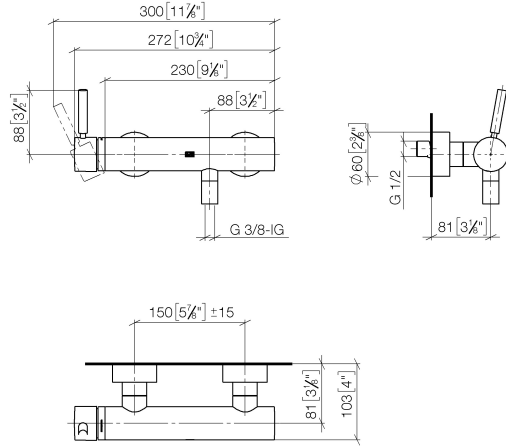

33 300 660

- 3/8" shower outlet
- slide-on rosettes Ø 60 mm
- 1/2" connection
- gauge 150 mm - 15 mm

Intrinsic protection against back flow.

	Brushed Chrome	33 300 660-93
	Chrome	33 300 660-00
	Brushed Platinum	33 300 660-06
	Dark Chrome	33 300 660-19
	Light Gold	33 300 660-26
	Brushed Light Gold	33 300 660-27
	Matte Black	33 300 660-33
	Brushed Bronze	33 300 660-42
	Brushed Champagne (22kt Gold)	33 300 660-46
	Champagne (22kt Gold)	33 300 660-47
	Brushed Dark Platinum	33 300 660-99

33 300 660

mm [inches]

Flow rate chart

Certificates

LGA_29688.

Belgaqua_21-025-27_1.

DVGW_DW-6506DN0125.

WRAS_2205033.

33 300 660

Parts for other finishes can be found here: [Chrome](#)

Spare parts list

No.	Item Number	Name	Quantity used	Delivery time
1	90 20 66 007 00-93	handle	1	20
2	09 28 30 032-93	cover	1	20
3	09 14 10 102 90	seal	1	2
4	09 24 04 296 90	nut	1	2
5	90 28 10 148 00 90	accessories	1	2
6	90 15 05 064 00 90	cartridge	1	2
7	04 11 04 030 00 90	connection	2	2
8	09 27 62 004-93	rosette	2	20
9	09 14 10 119 90	seal	2	2
10	09 29 05 005 20 90	nipple	2	60
11	09 14 10 008 90	seal	2	2
12	09 23 10 048-93	nut	2	20
13	09 18 40 059-93	sleeve	2	20
14	90 23 01 141 00 90	back-flow preventer	1	2
15	90 14 10 032 00 90	seal	1	2
16	09 24 03 115 20-93	nipple	1	20
17	90 21 02 069 00-93	cover	1	-