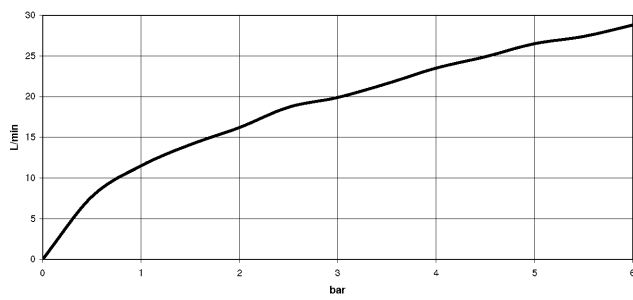

33 300 660

- 3/8" shower outlet
- slide-on rosettes Ø 60 mm
- 1/2" connection
- gauge 150 mm - 15 mm
- WRAS 2205033

Intrinsic protection against back flow.

	Brushed Dark Platinum	33 300 660-99
	Chrome	33 300 660-00
	Brushed Platinum	33 300 660-06
	Dark Chrome	33 300 660-19
	Light Gold	33 300 660-26
	Brushed Light Gold	33 300 660-27
	Matte Black	33 300 660-33
	Brushed Bronze	33 300 660-42
	Brushed Champagne (22kt Gold)	33 300 660-46
	Champagne (22kt Gold)	33 300 660-47
	Brushed Chrome	33 300 660-93

33 300 660

mm [inches]

Flow rate chart

Certificates

LGA_29688.

33 300 660

Parts for other finishes can be found here: [Chrome](#)

Spare parts list

No.	Item Number	Name	Quantity used	Delivery time
1	90 20 66 007 00-99	handle	1	30
2	09 28 30 032-99	cover	1	60
3	09 14 10 102 90	seal	1	2
4	09 24 04 296 90	nut	1	2
5	90 28 10 148 00 90	accessories	1	2
6	90 15 05 064 00 90	cartridge	1	2
7	04 11 04 030 00 90	connection	2	2
8	09 27 62 004-99	rosette	2	30
9	09 14 10 119 90	seal	2	2
10	09 29 05 005 20 90	nipple	2	60
11	09 14 10 008 90	seal	2	2
12	09 23 10 048-99	nut	2	30
13	09 18 40 059-99	sleeve	2	60
14	90 23 01 141 00 90	back-flow preventer	1	2
15	90 14 10 032 00 90	seal	1	2
16	09 24 03 115 20-99	nipple	1	30
17	90 21 02 069 00-99	cover	1	30