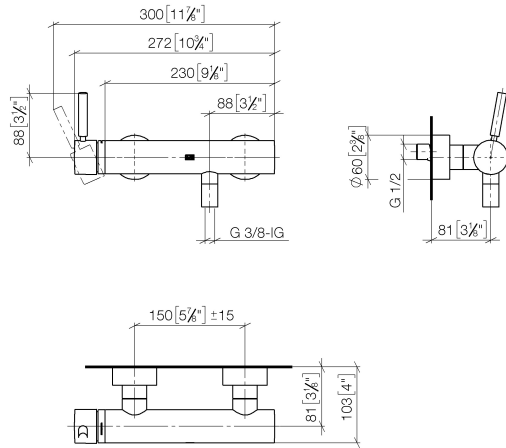

33 300 660

- 3/8" shower outlet
- slide-on rosettes Ø 60 mm
- 1/2" connection
- gauge 150 mm - 15 mm
- WRAS 2205033

Intrinsic protection against back flow.

	Brushed Dark Platinum	33 300 660-99
	Chrome	33 300 660-00
	Brushed Platinum	33 300 660-06
	Dark Chrome	33 300 660-19
	Light Gold	33 300 660-26
	Brushed Light Gold	33 300 660-27
	Matte Black	33 300 660-33
	Brushed Bronze	33 300 660-42
	Brushed Champagne (22kt Gold)	33 300 660-46
	Champagne (22kt Gold)	33 300 660-47
	Brushed Chrome	33 300 660-93

33 300 660

mm [inches]

Flow rate chart

Certificates

LGA_29688.

33 300 660

Parts for other finishes can be found here: [Chrome](#)

Spare parts list

No.	Item Number	Name	Quantity used	Delivery time
1	90 20 66 007 00-99	handle	1	30
2	09 28 30 032-99	cover	1	60
3	09 14 10 102 90	seal	1	2
4	09 24 04 296 90	nut	1	2
5	90 28 10 148 00 90	accessories	1	2
6	90 15 05 064 00 90	cartridge	1	2
7	04 11 04 030 00 90	connection	2	2
8	09 27 62 004-99	rosette	2	30
9	09 14 10 119 90	seal	2	2
10	09 29 05 005 20 90	nipple	2	60
11	09 14 10 008 90	seal	2	2
12	09 23 10 048-99	nut	2	30
13	09 18 40 059-99	sleeve	2	60
14	90 23 01 141 00 90	back-flow preventer	1	2
15	90 14 10 032 00 90	seal	1	2
16	09 24 03 115 20-99	nipple	1	30
17	90 21 02 069 00-99	cover	1	30