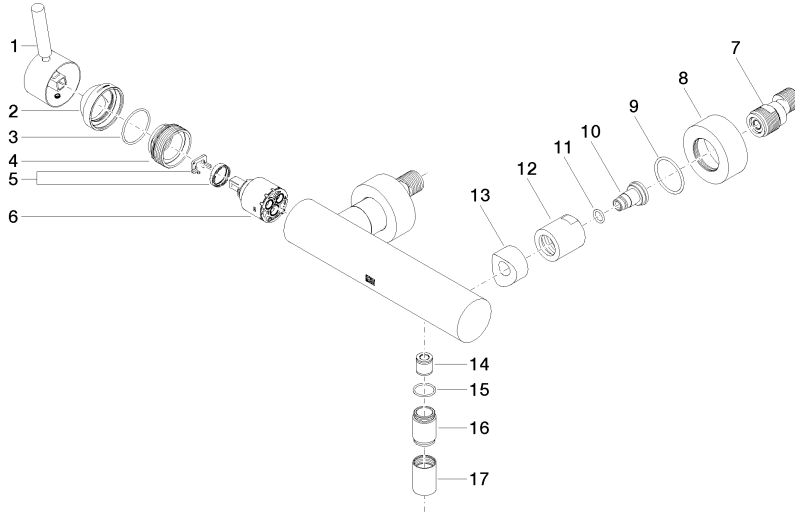

33 300 660

- 3/8" shower outlet
- slide-on rosettes Ø 60 mm
- 1/2" connection
- gauge 150 mm - 15 mm
- WRAS 2205033

Intrinsic protection against back flow.

	Brushed Dark Platinum	33 300 660-99
	Chrome	33 300 660-00
	Brushed Platinum	33 300 660-06
	Dark Chrome	33 300 660-19
	Light Gold	33 300 660-26
	Brushed Light Gold	33 300 660-27
	Matte Black	33 300 660-33
	Brushed Bronze	33 300 660-42
	Brushed Champagne (22kt Gold)	33 300 660-46
	Champagne (22kt Gold)	33 300 660-47
	Brushed Chrome	33 300 660-93

33 300 660

mm [inches]

Flow rate chart

Certificates

LGA_29688.

33 300 660

Parts for other finishes can be found here: [Chrome](#)

Spare parts list

No.	Item Number	Name	Quantity used	Delivery time
1	90 20 66 007 00-99	handle	1	30
2	09 28 30 032-99	cover	1	60
3	09 14 10 102 90	seal	1	2
4	09 24 04 296 90	nut	1	2
5	90 28 10 148 00 90	accessories	1	2
6	90 15 05 064 00 90	cartridge	1	2
7	04 11 04 030 00 90	connection	2	2
8	09 27 62 004-99	rosette	2	30
9	09 14 10 119 90	seal	2	2
10	09 29 05 005 20 90	nipple	2	60
11	09 14 10 008 90	seal	2	2
12	09 23 10 048-99	nut	2	30
13	09 18 40 059-99	sleeve	2	60
14	90 23 01 141 00 90	back-flow preventer	1	2
15	90 14 10 032 00 90	seal	1	2
16	09 24 03 115 20-99	nipple	1	30
17	90 21 02 069 00-99	cover	1	30