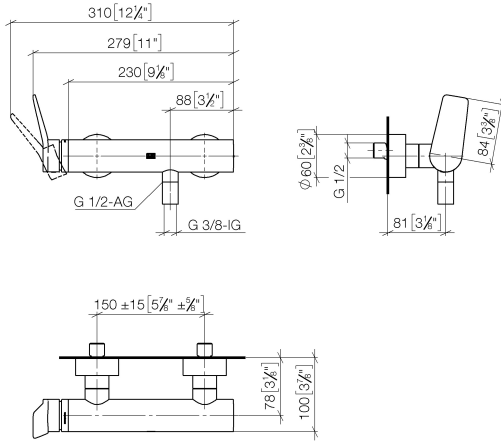

33 300 845

- 3/8" shower outlet
- slide-on rosettes Ø 60 mm
- 1/2" connection
- gauge 150 mm - 15 mm
- WRAS 2207008

Intrinsic protection against back flow.

	Chrome	33 300 845-00
	Brushed Platinum	33 300 845-06
	Dark Chrome	33 300 845-19
	Matte Black	33 300 845-33
	Brushed Chrome	33 300 845-93
	Brushed Dark Platinum	33 300 845-99

33 300 845

mm [inches]

Flow rate chart

Certificates

IAPMO_4976 (5). Belgaqua_21-025-27_1. LGA_9602. WRAS_2207008.

33 300 845

Parts for other finishes can be found here: **Brushed Platinum**

Spare parts list

No.	Item Number	Name	Quantity used	Delivery time
1	09 20 84 021-00	handle	1	10
2	90 31 11 030 00 90	pin	1	2
3	09 28 30 032-00	cover	1	10
4	90 31 20 087 00-00	plug	1	10
5	09 14 10 102 90	seal	1	2
6	09 14 10 190 90	seal	1	2
7	09 24 04 296 90	nut	1	2
8	90 28 10 148 00 90	accessories	1	2
9	90 15 05 064 00 90	cartridge	1	2
10	04 11 04 030 00 90	connection	2	2
11	09 27 62 004-00	rosette	2	10
12	09 14 10 119 90	seal	2	2
13	09 29 05 005 20 90	nipple	2	60
14	09 14 10 008 90	seal	2	2
15	09 23 10 048-00	nut	2	10
16	09 18 40 059-00	sleeve	2	10
17	90 23 01 040 00 90	back-flow preventer	1	2
18	90 14 10 032 00 90	seal	1	2
19	09 24 03 115 20-00	nipple	1	10
20	90 21 02 069 00-00	cover	1	10