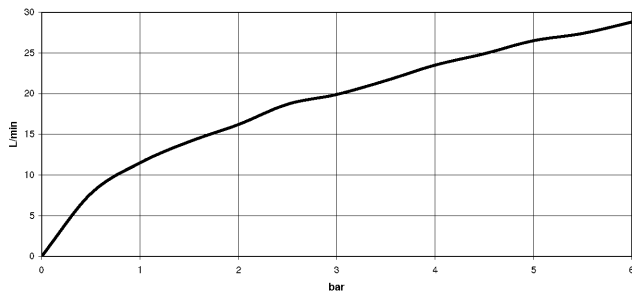

33 300 845

- 3/8" shower outlet
- slide-on rosettes Ø 60 mm
- 1/2" connection
- gauge 150 mm - 15 mm
- WRAS 2207008

Intrinsic protection against back flow.

	Brushed Platinum	33 300 845-06
	Chrome	33 300 845-00
	Dark Chrome	33 300 845-19
	Matte Black	33 300 845-33
	Brushed Chrome	33 300 845-93
	Brushed Dark Platinum	33 300 845-99

33 300 845

mm [inches]

Flow rate chart

Certificates

IAPMO_4976 (5). Belgaqua_21-025- LGA_9602. WRAS_2207008.
27_1.

33 300 845

Parts for other finishes can be found here: [Chrome](#)

Spare parts list