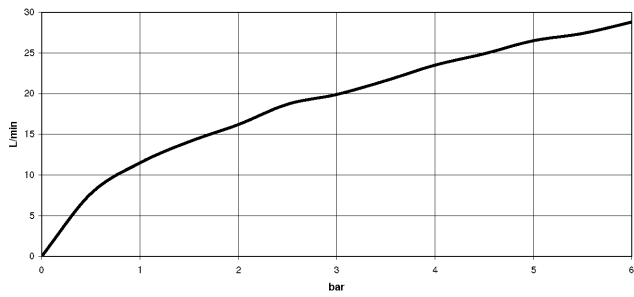

33 300 845

- 3/8" shower outlet
- slide-on rosettes Ø 60 mm
- 1/2" connection
- gauge 150 mm - 15 mm
- WRAS 2207008

Intrinsic protection against back flow.

	Dark Chrome	33 300 845-19
	Chrome	33 300 845-00
	Brushed Platinum	33 300 845-06
	Matte Black	33 300 845-33
	Brushed Chrome	33 300 845-93
	Brushed Dark Platinum	33 300 845-99

33 300 845

mm [inches]

Flow rate chart

Certificates

LGA_9602.

WRAS_2207008.

33 300 845

Parts for other
finishes can be found
here: [Chrome](#)