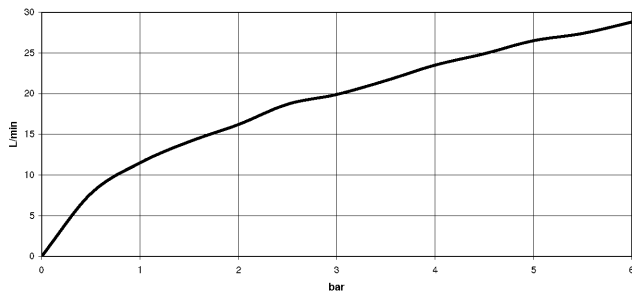

33 300 845

- 3/8" shower outlet
- slide-on rosettes Ø 60 mm
- 1/2" connection
- gauge 150 mm - 15 mm
- WRAS 2207008

Intrinsic protection against back flow.

	Matte Black	33 300 845-33
	Chrome	33 300 845-00
	Brushed Platinum	33 300 845-06
	Dark Chrome	33 300 845-19
	Brushed Chrome	33 300 845-93
	Brushed Dark Platinum	33 300 845-99

33 300 845

mm [inches]

Flow rate chart

Certificates

LGA_9602.

WRAS_2207008.

33 300 845

Parts for other finishes can be found here: [Chrome](#)