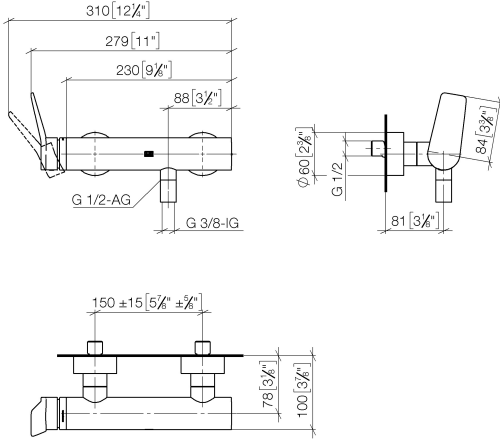

33 300 845

- 3/8" shower outlet
- slide-on rosettes Ø 60 mm
- 1/2" connection
- gauge 150 mm - 15 mm
- WRAS 2207008

Intrinsic protection against back flow.

	Matte Black	33 300 845-33
	Chrome	33 300 845-00
	Brushed Platinum	33 300 845-06
	Dark Chrome	33 300 845-19
	Brushed Chrome	33 300 845-93
	Brushed Dark Platinum	33 300 845-99

33 300 845

mm [inches]

Flow rate chart

Certificates

LGA_9602.

WRAS_2207008.

33 300 845

Parts for other finishes can be found here: [Chrome](#)