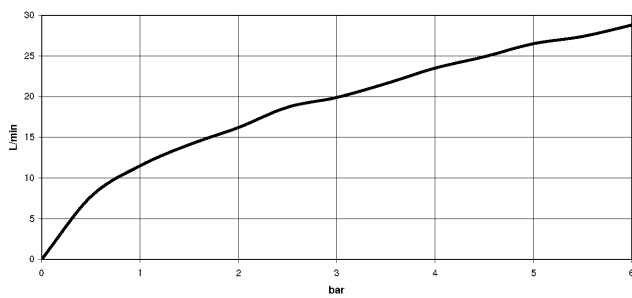

33 300 845

- 3/8" shower outlet
- slide-on rosettes Ø 60 mm
- 1/2" connection
- gauge 150 mm - 15 mm
- WRAS 2207008

Intrinsic protection against back flow.

	Brushed Chrome	33 300 845-93
	Chrome	33 300 845-00
	Brushed Platinum	33 300 845-06
	Dark Chrome	33 300 845-19
	Matte Black	33 300 845-33
	Brushed Dark Platinum	33 300 845-99

33 300 845

mm [inches]

Flow rate chart

Certificates

Belgaqua_21-025- 27_1. IAPMO_4976 (2). LGA_9602. WRAS_2207008.

33 300 845

Parts for other finishes can be found here: [Chrome](#)

LISSÉ Single-lever shower mixer for wall mounting - Brushed Chrome