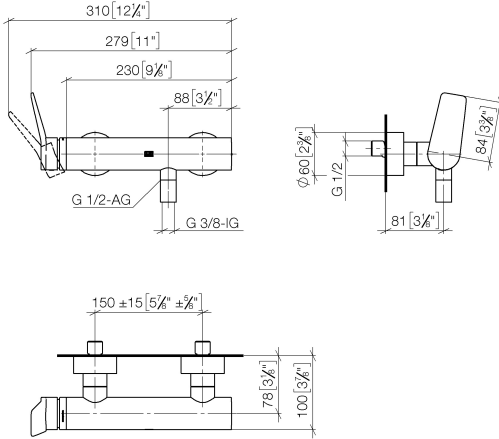

33 300 845

- 3/8" shower outlet
- slide-on rosettes Ø 60 mm
- 1/2" connection
- gauge 150 mm - 15 mm
- WRAS 2207008

Intrinsic protection against back flow.

	Brushed Dark Platinum	33 300 845-99
	Chrome	33 300 845-00
	Brushed Platinum	33 300 845-06
	Dark Chrome	33 300 845-19
	Matte Black	33 300 845-33
	Brushed Chrome	33 300 845-93

33 300 845

mm [inches]

Flow rate chart

Certificates

LGA_9602.

33 300 845

Parts for other finishes can be found here: [Chrome](#)