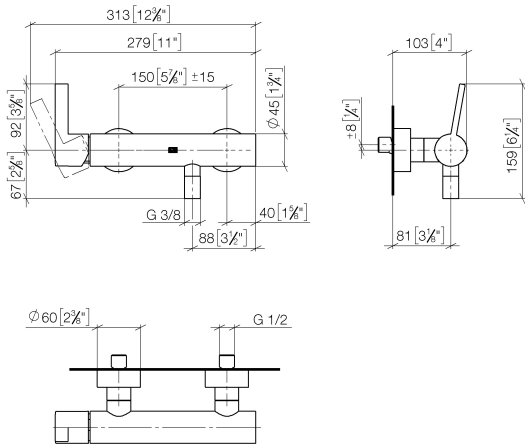

33 301 670

- 3/8" shower outlet
- slide-on rosettes Ø 60 mm
- 1/2" connection
- gauge 150 mm

Intrinsic protection against back flow.

| | | |
|---|--------------------|---------------|
|  | Brushed Platinum | 33 301 670-06 |
|  | Chrome | 33 301 670-00 |
|  | Dark Chrome | 33 301 670-19 |
|  | Brushed Light Gold | 33 301 670-27 |
|  | Matte Black | 33 301 670-33 |
|  | Brushed Chrome | 33 301 670-93 |

33 301 670

mm [inches]

Flow rate chart

Certificates

Belgaqua_21-025- LGA_9602.
27_1.

33 301 670

Parts for other finishes can be found here: [Chrome](#)

Spare parts list

| No. | Item Number | Name | Quantity used | Delivery time |
|-----|--------------------|---------------------|---------------|---------------|
| 1 | 09 20 67 004-06 | handle | 1 | 10 |
| 2 | 09 24 04 107-06 | nut | 1 | 10 |
| 3 | 90 31 11 030 00 90 | pin | 1 | 2 |
| 4 | 09 31 20 017 90 | plug | 1 | 2 |
| 5 | 90 15 05 064 00 90 | cartridge | 1 | 2 |
| 6 | 04 11 04 030 00 90 | connection | 2 | 2 |
| 7 | 09 27 62 004-06 | rosette | 2 | 10 |
| 8 | 09 14 10 119 90 | seal | 2 | 2 |
| 9 | 09 29 05 005 20 90 | nipple | 2 | 60 |
| 10 | 09 14 10 008 90 | seal | 2 | 2 |
| 11 | 09 23 10 048-06 | nut | 2 | 10 |
| 12 | 09 18 40 059-06 | sleeve | 2 | 10 |
| 13 | 90 23 01 141 00 90 | back-flow preventer | 1 | 2 |
| 14 | 90 14 10 032 00 90 | seal | 1 | 2 |
| 15 | 09 24 03 115 20-06 | nipple | 1 | 10 |
| 16 | 90 21 02 069 00-06 | cover | 1 | 10 |