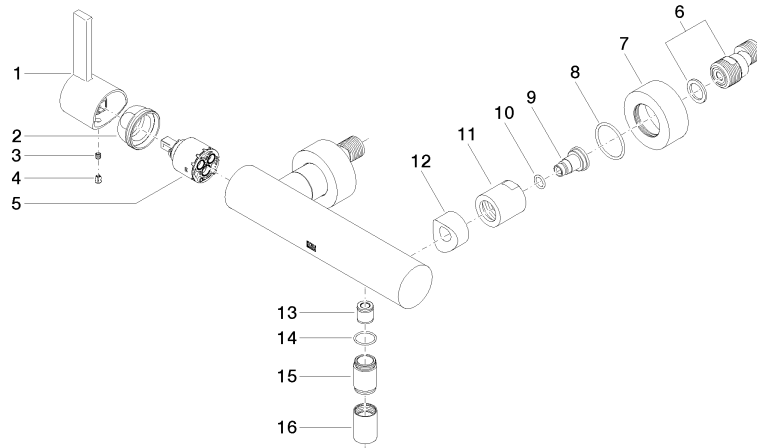

33 301 670

- 3/8" shower outlet
- slide-on rosettes Ø 60 mm
- 1/2" connection
- gauge 150 mm

Intrinsic protection against back flow.

| | | |
|---|--------------------|---------------|
|  | Brushed Platinum | 33 301 670-06 |
|  | Chrome | 33 301 670-00 |
|  | Dark Chrome | 33 301 670-19 |
|  | Brushed Light Gold | 33 301 670-27 |
|  | Matte Black | 33 301 670-33 |
|  | Brushed Chrome | 33 301 670-93 |

33 301 670

mm [inches]

Flow rate chart

Certificates

Belgaqua_21-025- LGA_9602.
27_1.

33 301 670

Parts for other finishes can be found here: [Chrome](#)

Spare parts list

| No. | Item Number | Name | Quantity used | Delivery time |
|-----|--------------------|---------------------|---------------|---------------|
| 1 | 09 20 67 004-06 | handle | 1 | 10 |
| 2 | 09 24 04 107-06 | nut | 1 | 10 |
| 3 | 90 31 11 030 00 90 | pin | 1 | 2 |
| 4 | 09 31 20 017 90 | plug | 1 | 2 |
| 5 | 90 15 05 064 00 90 | cartridge | 1 | 2 |
| 6 | 04 11 04 030 00 90 | connection | 2 | 2 |
| 7 | 09 27 62 004-06 | rosette | 2 | 10 |
| 8 | 09 14 10 119 90 | seal | 2 | 2 |
| 9 | 09 29 05 005 20 90 | nipple | 2 | 60 |
| 10 | 09 14 10 008 90 | seal | 2 | 2 |
| 11 | 09 23 10 048-06 | nut | 2 | 10 |
| 12 | 09 18 40 059-06 | sleeve | 2 | 10 |
| 13 | 90 23 01 141 00 90 | back-flow preventer | 1 | 2 |
| 14 | 90 14 10 032 00 90 | seal | 1 | 2 |
| 15 | 09 24 03 115 20-06 | nipple | 1 | 10 |
| 16 | 90 21 02 069 00-06 | cover | 1 | 10 |