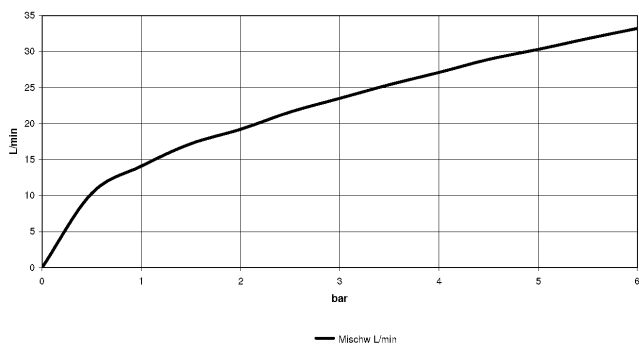

33 301 670

- 3/8" shower outlet
- slide-on rosettes Ø 60 mm
- 1/2" connection
- gauge 150 mm

Intrinsic protection against back flow.

| | | |
|---|--------------------|---------------|
|  | Brushed Platinum | 33 301 670-06 |
|  | Chrome | 33 301 670-00 |
|  | Dark Chrome | 33 301 670-19 |
|  | Brushed Light Gold | 33 301 670-27 |
|  | Matte Black | 33 301 670-33 |
|  | Brushed Chrome | 33 301 670-93 |

33 301 670

mm [inches]

Flow rate chart

Certificates

Belgaqua_21-025- LGA_9602.
27_1.

33 301 670

Parts for other finishes can be found here: [Chrome](#)

Spare parts list