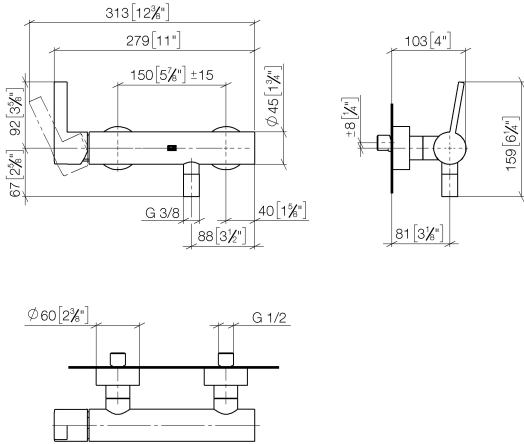

33 301 670

- 3/8" shower outlet
- slide-on rosettes Ø 60 mm
- 1/2" connection
- gauge 150 mm

Intrinsic protection against back flow.

	Dark Chrome	33 301 670-19
	Chrome	33 301 670-00
	Brushed Platinum	33 301 670-06
	Brushed Light Gold	33 301 670-27
	Matte Black	33 301 670-33
	Brushed Chrome	33 301 670-93

33 301 670

mm [inches]

Flow rate chart

Certificates

LGA_9602.

33 301 670

Parts for other
finishes can be found
here: [Chrome](#)