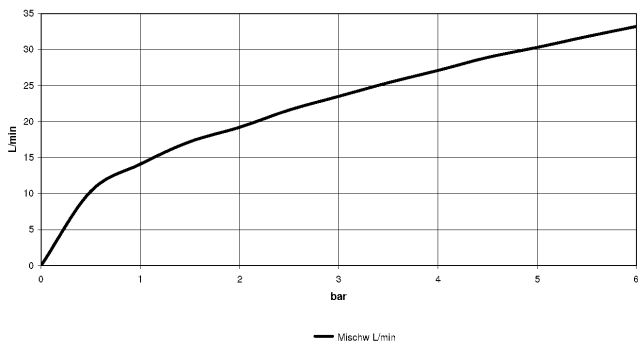

33 301 670

- 3/8" shower outlet
- slide-on rosettes Ø 60 mm
- 1/2" connection
- gauge 150 mm

Intrinsic protection against back flow.

	Dark Chrome	33 301 670-19
	Chrome	33 301 670-00
	Brushed Platinum	33 301 670-06
	Brushed Light Gold	33 301 670-27
	Matte Black	33 301 670-33
	Brushed Chrome	33 301 670-93

33 301 670

mm [inches]

Flow rate chart

Certificates

LGA_9602.

33 301 670

Parts for other
finishes can be found
here: [Chrome](#)