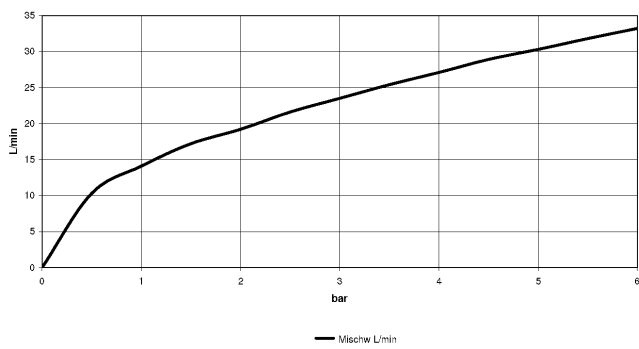

33 301 670

- 3/8" shower outlet
- slide-on rosettes Ø 60 mm
- 1/2" connection
- gauge 150 mm

Intrinsic protection against back flow.

	Brushed Chrome	33 301 670-93
	Chrome	33 301 670-00
	Brushed Platinum	33 301 670-06
	Dark Chrome	33 301 670-19
	Brushed Light Gold	33 301 670-27
	Matte Black	33 301 670-33

33 301 670

mm [inches]

Flow rate chart

Certificates

Belgaqua\_21-025- LGA\_9602.  
27\_1.

33 301 670

Parts for other finishes can be found here: [Chrome](#)