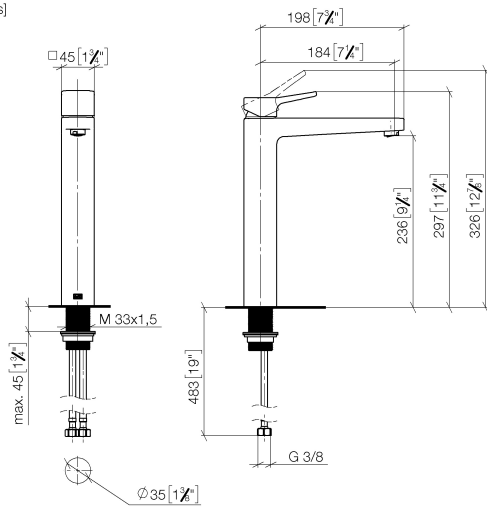

DORNBRACHT YARRE Single-lever basin mixer with raised base without pop-up waste - Chrome

33 537 832

- 180mm projection
- fixed spout
- circular, air-enriched flow
- height of mixer 297 mm
- height up to aerator 236 mm
- hole diameter 35 mm
- 2x screw-in M 8 x 1 pressure hose, leak-tested
- max. flow 6.8 l/min
- WRAS 240104004

Chrome

33 537 832-00

Soft Black

33 537 832-69

DORNBRACHT YARRE Single-lever basin mixer with raised base without pop-up waste - Chrome

33 537 832
mm [inches]

Flow rate chart

Certificates

AbP_10165. ACS_23 ACC NY WRAS_240104004.
491.

DORNBRACHT YARRE Single-lever basin mixer with raised base without pop-up waste - Chrome

33 537 832

Parts for other finishes can be found here: [Soft Black](#)

Spare parts list

No.	Item Number	Name	Quantity used	Delivery time
1	90 20 83 004 00-00	handle	1	2
2	90 21 02 400 00-00	cover	1	2
3	90 23 10 140 00 90	nut	1	2
4	90 15 05 502 00 90	cartridge	1	2
5	90 23 01 177 00-00	aerator	1	2
6	90 14 05 082 00 90	seal	1	2
7	90 30 11 505 00 90	fixing set	1	2
8	90 30 04 115 00 90	hose	1	2