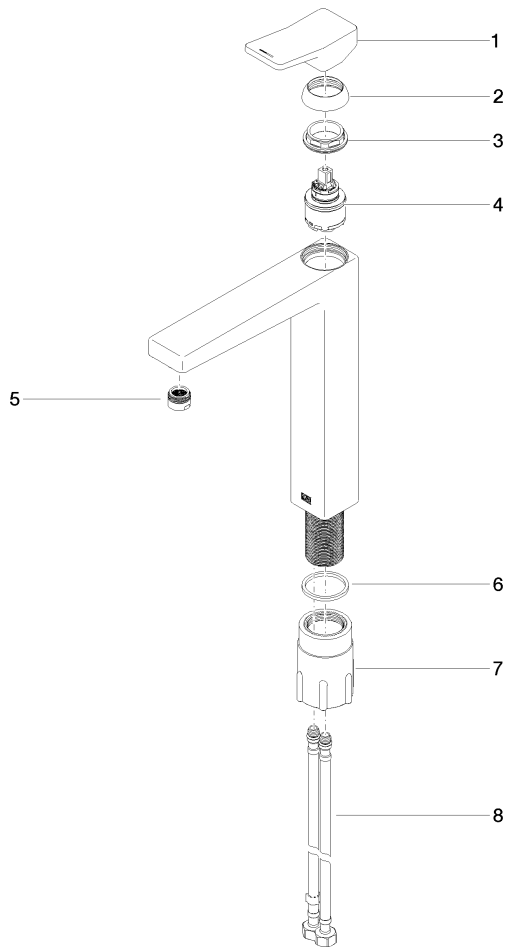

DORNBRACHT YARRE Single-lever basin mixer with raised base without pop-up waste - Chrome

33 537 832

- 180mm projection
- fixed spout
- circular, air-enriched flow
- height of mixer 297 mm
- height up to aerator 236 mm
- hole diameter 35 mm
- 2x screw-in M 8 x 1 pressure hose, leak-tested
- max. flow 6.8 l/min
- WRAS 240104004

Chrome

33 537 832-00

Soft Black

33 537 832-69

DORNBRACHT YARRE Single-lever basin mixer with raised base without pop-up waste - Chrome

33 537 832
mm [inches]

Flow rate chart

Certificates

AbP_10165. ACS_23 ACC NY WRAS_240104004.
491.

DORNBRACHT YARRE Single-lever basin mixer with raised base without pop-up waste - Chrome

33 537 832

Parts for other finishes can be found here: [Soft Black](#)

Spare parts list

No.	Item Number	Name	Quantity used	Delivery time
1	90 20 83 004 00-00	handle	1	2
2	90 21 02 400 00-00	cover	1	2
3	90 23 10 140 00 90	nut	1	2
4	90 15 05 502 00 90	cartridge	1	2
5	90 23 01 177 00-00	aerator	1	2
6	90 14 05 082 00 90	seal	1	2
7	90 30 11 505 00 90	fixing set	1	2
8	90 30 04 115 00 90	hose	1	2