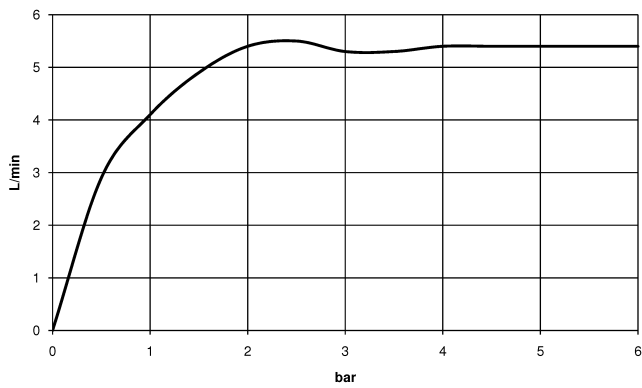

DORNBRACHT YARRE Single-lever basin mixer with raised base without pop-up waste - Chrome

33 537 832

- 180mm projection
- fixed spout
- circular, air-enriched flow
- height of mixer 297 mm
- height up to aerator 236 mm
- hole diameter 35 mm
- 2x screw-in M 8 x 1 pressure hose, leak-tested
- max. flow 6.8 l/min
- WRAS 240104004

Chrome

33 537 832-00

Soft Black

33 537 832-69

DORNBRACHT YARRE Single-lever basin mixer with raised base without pop-up waste - Chrome

33 537 832
mm [inches]

Flow rate chart

Certificates