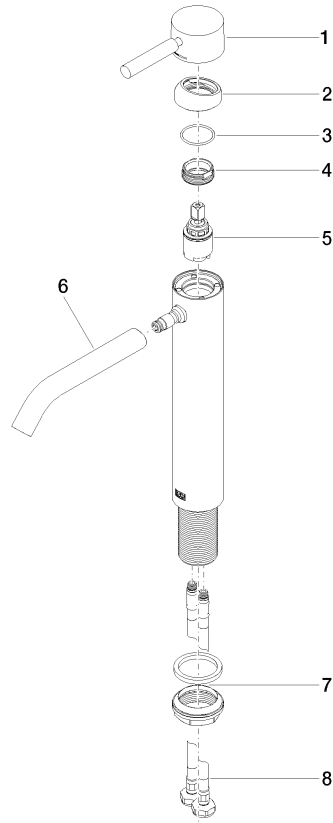

**META Single-lever basin mixer with raised base without pop-up waste -
Brushed Champagne (22kt Gold)**

META

33 539 660 Product version from 1/23/2020

- 165mm projection
- fixed spout
- circular, air-enriched flow
- height of mixer 300 mm
- height up to aerator 219 mm
- hole diameter 35 mm
- 2x screw-in M 8 x 1 pressure hose, leak-tested
- max. flow 5.7 l/min
- lead-free
- This product can help a building meet the requirements of Green Building Rating Systems, e.g. LEED®, BREEAM®, DGNB
- WRAS

for use on countertop bowls

Product change as of 1.4.2023: height of mixer 300 mm, height up to aerator 219 mm

	Brushed Champagne (22kt Gold)	33 539 660-46
	Chrome	33 539 660-00
	Brushed Platinum	33 539 660-06
	Dark Chrome	33 539 660-19
	Light Gold	33 539 660-26
	Brushed Light Gold	33 539 660-27
	Matte Black	33 539 660-33
	Brushed Bronze	33 539 660-42
	Champagne (22kt Gold)	33 539 660-47
	Brushed Chrome	33 539 660-93
	Brushed Dark Platinum	33 539 660-99

**META Single-lever basin mixer with raised base without pop-up waste -
Brushed Champagne (22kt Gold)**

META

33 539 660 Product version from 1/23/2020
mm [inches]

Flow rate chart

Codes & Standards

DIN 4109

META

33 539 660 Product version from 1/23/2020

Parts for other
finishes can be found
here: [Chrome](#)

Spare parts list

No.	Item Number	Name	Quantity used	Delivery time
1	90 20 66 002 00-46	handle	1	30
2	09 28 30 041-46	cover	1	30
3	09 14 10 091 90	seal	1	2
4	09 24 04 266 90	nut	1	2
5	90 15 05 044 00 90	cartridge	1	2
6	90 11 06 208 00-46	spout	1	30
7	04 23 10 044 07 90	fixing set	1	2
8	04 30 04 101 00 90	hose	2	2