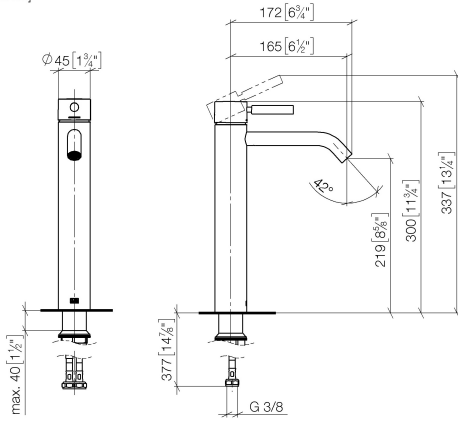

**META Single-lever basin mixer with raised base without pop-up waste -
Brushed Champagne (22kt Gold)**

META

33 539 660 Product version from 1/23/2020

- 165mm projection
- fixed spout
- circular, air-enriched flow
- height of mixer 300 mm
- height up to aerator 219 mm
- hole diameter 35 mm
- 2x screw-in M 8 x 1 pressure hose, leak-tested
- max. flow 5.7 l/min
- lead-free
- This product can help a building meet the requirements of Green Building Rating Systems, e.g. LEED®, BREEAM®, DGNB
- WRAS

for use on countertop bowls

Product change as of 1.4.2023: height of mixer 300 mm, height up to aerator 219 mm

	Brushed Champagne (22kt Gold)	33 539 660-46
	Chrome	33 539 660-00
	Brushed Platinum	33 539 660-06
	Dark Chrome	33 539 660-19
	Light Gold	33 539 660-26
	Brushed Light Gold	33 539 660-27
	Matte Black	33 539 660-33
	Brushed Bronze	33 539 660-42
	Champagne (22kt Gold)	33 539 660-47
	Brushed Chrome	33 539 660-93
	Brushed Dark Platinum	33 539 660-99

**META Single-lever basin mixer with raised base without pop-up waste -
Brushed Champagne (22kt Gold)**

META

33 539 660 Product version from 1/23/2020
mm [inches]

Flow rate chart

Codes & Standards

DIN 4109

META

33 539 660 Product version from 1/23/2020

Parts for other
finishes can be found
here: [Chrome](#)

Spare parts list

No.	Item Number	Name	Quantity used	Delivery time
1	90 20 66 002 00-46	handle	1	30
2	09 28 30 041-46	cover	1	30
3	09 14 10 091 90	seal	1	2
4	09 24 04 266 90	nut	1	2
5	90 15 05 044 00 90	cartridge	1	2
6	90 11 06 208 00-46	spout	1	30
7	04 23 10 044 07 90	fixing set	1	2
8	04 30 04 101 00 90	hose	2	2