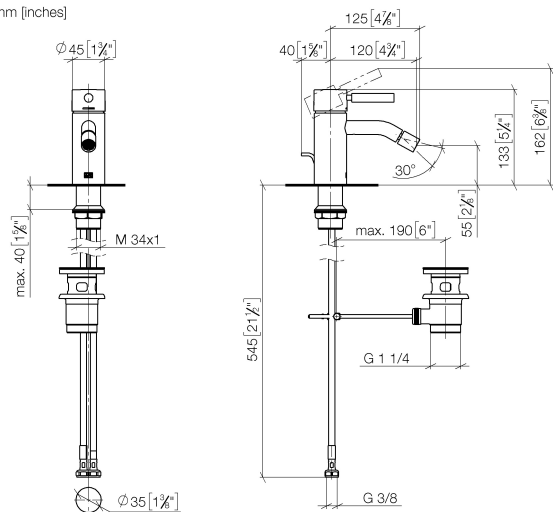

**META Single-lever bidet mixer with pop-up waste - Dark Chrome**

META

33 600 660

- 125mm projection
- ball-joint pivotable through 15° (in any direction)
- circular, air-enriched flow
- height of mixer 133 mm
- height up to aerator 55 mm
- hole diameter 35 mm
- 2x screw-in M 8 x 1 pressure hose, leak-tested
- max. flow 5.7 l/min
- WRAS 2003056

	Dark Chrome	33 600 660-19
	Chrome	33 600 660-00
	Brushed Platinum	33 600 660-06
	Light Gold	33 600 660-26
	Brushed Light Gold	33 600 660-27
	Matte Black	33 600 660-33
	Brushed Bronze	33 600 660-42
	Brushed Champagne (22kt Gold)	33 600 660-46
	Champagne (22kt Gold)	33 600 660-47
	Brushed Chrome	33 600 660-93
	Brushed Dark Platinum	33 600 660-99

33 600 660

mm [inches]

**Flow rate chart**

**Certificates**

DVGW\_DW-  
6506DN0128.

33 600 660

Parts for other  
finishes can be found  
here: [Chrome](#)