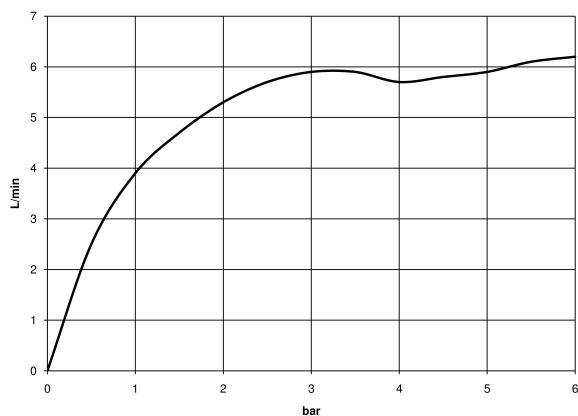

**META Single-lever bidet mixer with pop-up waste - Dark Chrome**

META

33 600 660

- 125mm projection
- ball-joint pivotable through 15° (in any direction)
- circular, air-enriched flow
- height of mixer 133 mm
- height up to aerator 55 mm
- hole diameter 35 mm
- 2x screw-in M 8 x 1 pressure hose, leak-tested
- max. flow 5.7 l/min
- WRAS 2003056

	Dark Chrome	33 600 660-19
	Chrome	33 600 660-00
	Brushed Platinum	33 600 660-06
	Light Gold	33 600 660-26
	Brushed Light Gold	33 600 660-27
	Matte Black	33 600 660-33
	Brushed Bronze	33 600 660-42
	Brushed Champagne (22kt Gold)	33 600 660-46
	Champagne (22kt Gold)	33 600 660-47
	Brushed Chrome	33 600 660-93
	Brushed Dark Platinum	33 600 660-99

33 600 660

mm [inches]

**Flow rate chart**

**Certificates**

DVGW\_DW-  
6506DN0128.

33 600 660

Parts for other  
finishes can be found  
here: [Chrome](#)