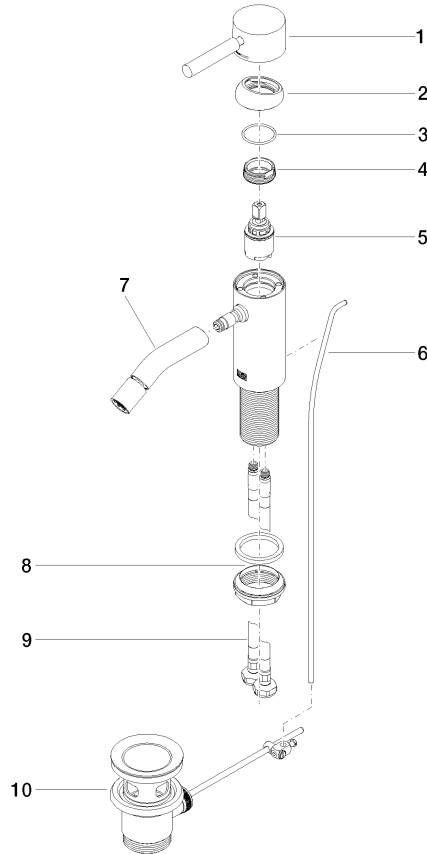

META Single-lever bidet mixer with pop-up waste - Brushed Champagne (22kt Gold)

META

33 600 660

- 125mm projection
- ball-joint pivotable through 15° (in any direction)
- circular, air-enriched flow
- height of mixer 133 mm
- height up to aerator 55 mm
- hole diameter 35 mm
- 2x screw-in M 8 x 1 pressure hose, leak-tested
- max. flow 5.7 l/min
- WRAS 2003056

	Brushed Champagne (22kt Gold)	33 600 660-46
	Chrome	33 600 660-00
	Brushed Platinum	33 600 660-06
	Dark Chrome	33 600 660-19
	Light Gold	33 600 660-26
	Brushed Light Gold	33 600 660-27
	Matte Black	33 600 660-33
	Brushed Bronze	33 600 660-42
	Champagne (22kt Gold)	33 600 660-47
	Brushed Chrome	33 600 660-93
	Brushed Dark Platinum	33 600 660-99

33 600 660
mm [inches]

Flow rate chart

33 600 660
Parts for other
finishes can be found
here: [Chrome](#)

Spare parts list

No.	Item Number	Name	Quantity used	Delivery time
1	90 20 66 002 00-46	handle	1	30
2	09 28 30 041-46	cover	1	30
3	09 14 10 091 90	seal	1	2
4	09 24 04 266 90	nut	1	2
5	90 15 05 044 00 90	cartridge	1	2
6	09 31 09 110-46	pull-rod	1	60
7	90 11 06 209 00-46	spout	1	30
8	04 23 10 044 07 90	fixing set	1	2
9	04 30 04 101 00 90	hose	2	2
10	90 11 01 001 00-46	pop-up waste	1	30