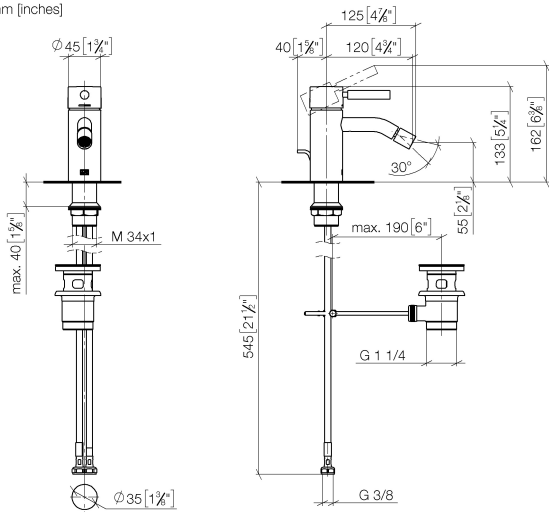

META Single-lever bidet mixer with pop-up waste - Brushed Champagne (22kt Gold)

META

33 600 660

- 125mm projection
- ball-joint pivotable through 15° (in any direction)
- circular, air-enriched flow
- height of mixer 133 mm
- height up to aerator 55 mm
- hole diameter 35 mm
- 2x screw-in M 8 x 1 pressure hose, leak-tested
- max. flow 5.7 l/min
- WRAS 2003056

	Brushed Champagne (22kt Gold)	33 600 660-46
	Chrome	33 600 660-00
	Brushed Platinum	33 600 660-06
	Dark Chrome	33 600 660-19
	Light Gold	33 600 660-26
	Brushed Light Gold	33 600 660-27
	Matte Black	33 600 660-33
	Brushed Bronze	33 600 660-42
	Champagne (22kt Gold)	33 600 660-47
	Brushed Chrome	33 600 660-93
	Brushed Dark Platinum	33 600 660-99

33 600 660
mm [inches]

Flow rate chart

33 600 660
Parts for other
finishes can be found
here: [Chrome](#)

Spare parts list

No.	Item Number	Name	Quantity used	Delivery time
1	90 20 66 002 00-46	handle	1	30
2	09 28 30 041-46	cover	1	30
3	09 14 10 091 90	seal	1	2
4	09 24 04 266 90	nut	1	2
5	90 15 05 044 00 90	cartridge	1	2
6	09 31 09 110-46	pull-rod	1	60
7	90 11 06 209 00-46	spout	1	30
8	04 23 10 044 07 90	fixing set	1	2
9	04 30 04 101 00 90	hose	2	2
10	90 11 01 001 00-46	pop-up waste	1	30