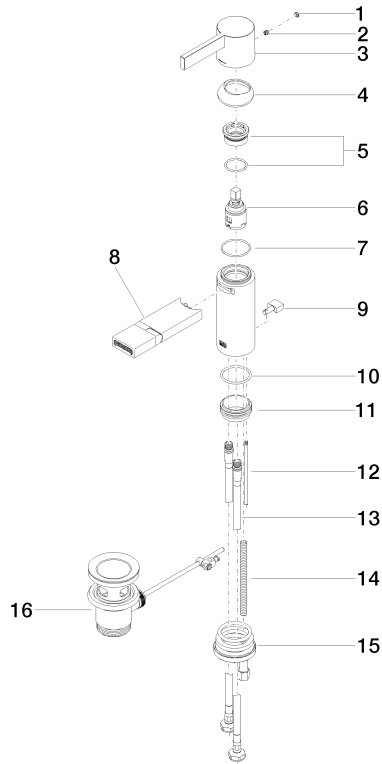

Single-lever bidet mixer with pop-up waste - Brushed Chrome

IMO

33 600 670

- 130mm projection
- fixed spout
- ball-joint pivotable through 30°
- rectangular, air-enriched flow
- height of mixer 188 mm
- height up to aerator 77 mm
- hole diameter 35 mm
- 2x screw-in M 10 x 1 pressure hose, leak-tested
- max. flow 7 l/min

mm [inches]

Flow rate chart

Trajectory diagram

Certificates

LGA_19543.

33 600 670

Parts for other finishes can be found here: [Chrome](#)

Spare parts list

No.	Item Number	Name	Quantity used	Delivery time
1	90 31 20 087 00-93	plug	1	20
2	90 31 11 030 00 90	pin	1	2
3	09 20 67 003-93	handle	1	20
4	09 28 30 019-93	cover	1	20
5	90 23 10 066 00 90	nut	1	2
6	90 15 05 042 00 90	cartridge	1	2
7	09 14 10 102 90	seal	1	2
8	90 28 22 246 00-93	spout	1	20
9	09 20 67 002-93	handle	1	20
10	09 14 10 119 90	seal	1	2
11	09 28 10 109-07	ring	1	30
12	09 31 09 080-93	pull-rod	1	20
13	04 30 04 104 00 90	hose	2	2
14	09 31 11 012 90	pin	1	2
15	04 30 11 085 88 90	fixing set	1	2
16	90 11 01 001 00-93	pop-up waste	1	20