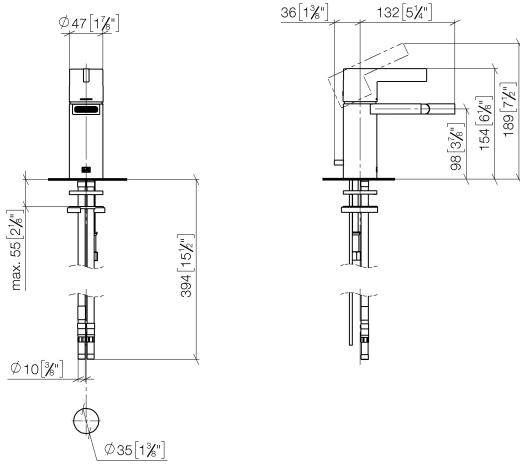

Single-lever bidet mixer with pop-up waste - Brushed Chrome

IMO

33 600 670

- 130mm projection
- fixed spout
- ball-joint pivotable through 30°
- rectangular, air-enriched flow
- height of mixer 188 mm
- height up to aerator 77 mm
- hole diameter 35 mm
- 2x screw-in M 10 x 1 pressure hose, leak-tested
- max. flow 7 l/min

	Brushed Chrome	33 600 670-93
	Chrome	33 600 670-00
	Brushed Platinum	33 600 670-06
	Platinum	33 600 670-08
	Brushed Durabronze (23kt Gold)	33 600 670-28
	Brushed Dark Platinum	33 600 670-99

33 600 670

mm [inches]

Flow rate chart

Trajectory diagram

Certificates

LGA_19543.

33 600 670

Parts for other finishes can be found here: [Chrome](#)

Spare parts list

No.	Item Number	Name	Quantity used	Delivery time
1	90 31 20 087 00-93	plug	1	20
2	90 31 11 030 00 90	pin	1	2
3	09 20 67 003-93	handle	1	20
4	09 28 30 019-93	cover	1	20
5	90 23 10 066 00 90	nut	1	2
6	90 15 05 042 00 90	cartridge	1	2
7	09 14 10 102 90	seal	1	2
8	90 28 22 246 00-93	spout	1	20
9	09 20 67 002-93	handle	1	20
10	09 14 10 119 90	seal	1	2
11	09 28 10 109-07	ring	1	30
12	09 31 09 080-93	pull-rod	1	20
13	04 30 04 104 00 90	hose	2	2
14	09 31 11 012 90	pin	1	2
15	04 30 11 085 88 90	fixing set	1	2
16	90 11 01 001 00-93	pop-up waste	1	20