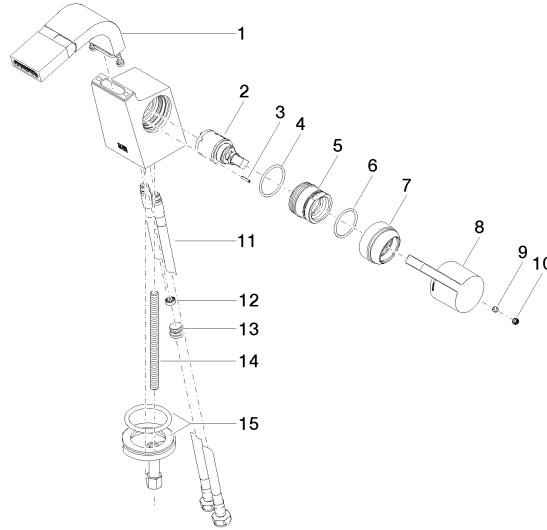

CL.1 Single-lever bidet mixer without pop-up waste - Brushed Platinum

CL.1

33 600 705

- 145mm projection
- pivotable spout 30°
- rectangular, air-enriched flow
- height of mixer 190 mm
- height up to aerator 113 mm
- hole diameter 35 mm
- 2x screw-in M 8 x 1 pressure hose, leak-tested
- max. flow 6 l/min
- WRAS 240202007

mm [inches]

Flow rate chart

Certificates

LGA_38157.

WRAS_1804014.

WRAS_240202007.

33 600 705

Parts for other finishes can be found here: [Chrome](#)

Spare parts list

No.	Item Number	Name	Quantity used	Delivery time
1	90 11 70 004 00-06	spout	1	10
2	90 15 05 042 00 90	cartridge	1	2
3	09 31 11 152 90	pin	1	2
4	09 14 10 137 90	seal	1	2
5	09 24 04 294 90	sleeve	1	2
6	90 14 10 063 00 90	seal	1	2
7	09 28 30 029-06	cover	1	10
8	09 20 67 010-06	handle	1	10
9	90 31 11 030 00 90	pin	1	2
10	90 31 20 109 00 90	plug	1	2
11	04 30 04 100 00 90	hose	2	2
12	09 23 01 034 90	flow reducer	1	2
13	04 31 20 039 11 90	plug	1	2
14	09 31 11 012 90	pin	1	2
15	04 30 11 038 75 90	fixing set	1	2