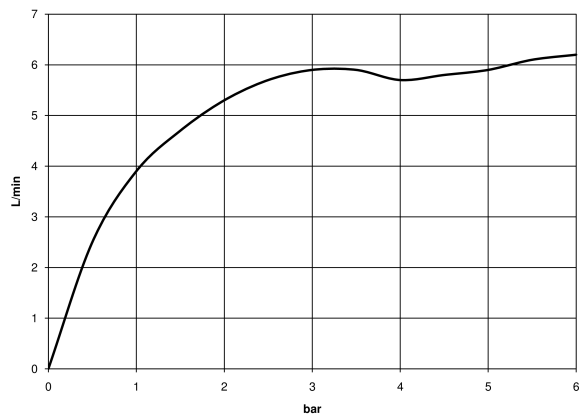

Flow rate chart

Certificates

LGA_38157.

WRAS_1804014.

WRAS_240202007.