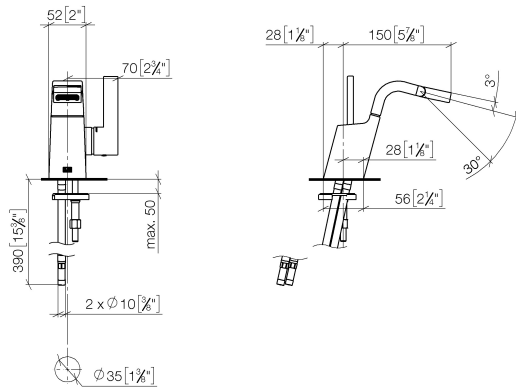

CL.1 Single-lever bidet mixer without pop-up waste - Brushed Platinum

CL.1

33 600 705

- 145mm projection
- pivotable spout 30°
- rectangular, air-enriched flow
- height of mixer 190 mm
- height up to aerator 113 mm
- hole diameter 35 mm
- 2x screw-in M 8 x 1 pressure hose, leak-tested
- max. flow 6 l/min
- WRAS 240202007

mm [inches]

Flow rate chart

Certificates

LGA_38157.

WRAS_1804014.

WRAS_240202007.

33 600 705

Parts for other finishes can be found here: [Chrome](#)

Spare parts list

No.	Item Number	Name	Quantity used	Delivery time
1	90 11 70 004 00-06	spout	1	10
2	90 15 05 042 00 90	cartridge	1	2
3	09 31 11 152 90	pin	1	2
4	09 14 10 137 90	seal	1	2
5	09 24 04 294 90	sleeve	1	2
6	90 14 10 063 00 90	seal	1	2
7	09 28 30 029-06	cover	1	10
8	09 20 67 010-06	handle	1	10
9	90 31 11 030 00 90	pin	1	2
10	90 31 20 109 00 90	plug	1	2
11	04 30 04 100 00 90	hose	2	2
12	09 23 01 034 90	flow reducer	1	2
13	04 31 20 039 11 90	plug	1	2
14	09 31 11 012 90	pin	1	2
15	04 30 11 038 75 90	fixing set	1	2